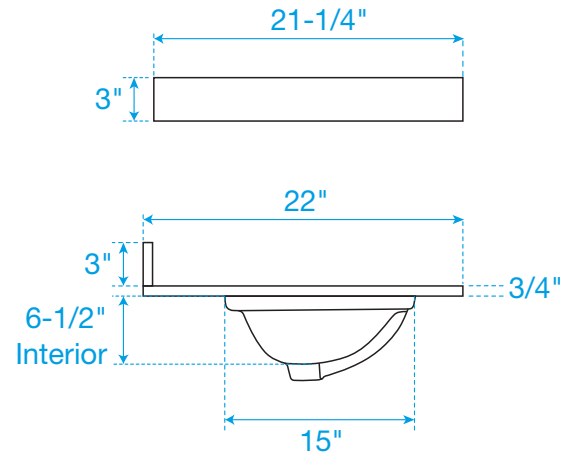

# WYNDHAM COLLECTION

Side splash is reversible.  
Note: All measurements are  $\pm 1/4''$ .

WC-VCB3-36-SGL-TOP