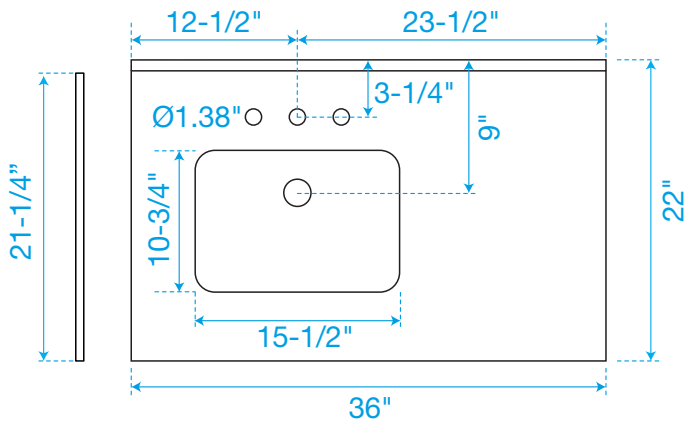

# WYNDHAM COLLECTION

Side splash is reversible.  
Note: All measurements are  $\pm 1/4''$ .

WC-VCB3-36-SGL-TOP