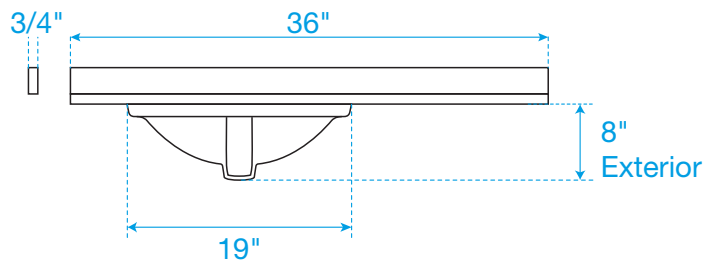

# WYNDHAM COLLECTION

Side splash is reversible.  
Note: All measurements are  $\pm 1/4''$ .

WC-VCB3-36-SGL-TOP