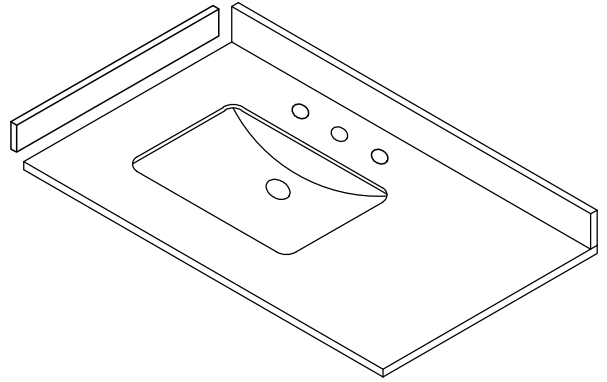

# WYNDHAM COLLECTION

Side splash is reversible.  
Note: All measurements are  $\pm 1/4''$ .

WC-VCB3-36-SGL-TOP