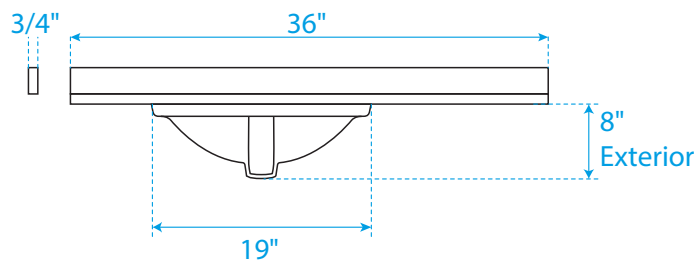

WYNDHAM COLLECTION

Side splash is reversible.
Note: All measurements are $\pm 1/4"$.

WC-VCB-36-SGL-TOP
UMSQ