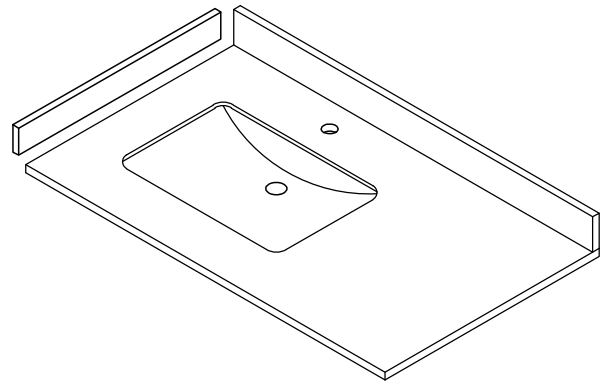

WYNDHAM COLLECTION

Side splash is reversible.
Note: All measurements are $\pm 1/4"$.

WC-VCB-36-SGL-TOP
UMSQ