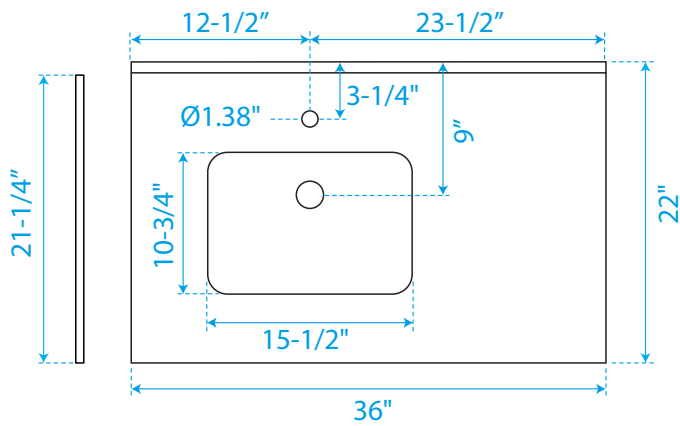

WYNDHAM COLLECTION

Side splash is reversible.
Note: All measurements are $\pm 1/4"$.

WC-VCB-36-SGL-TOP
UMSQ