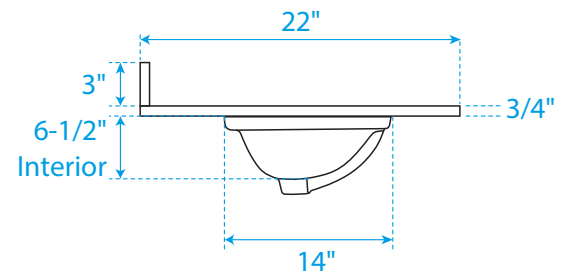

WYNDHAM COLLECTION

Side splash is reversible.
Note: All measurements are $\pm 1/4"$.

WC-VCB-36-SGL-TOP
UMSQ