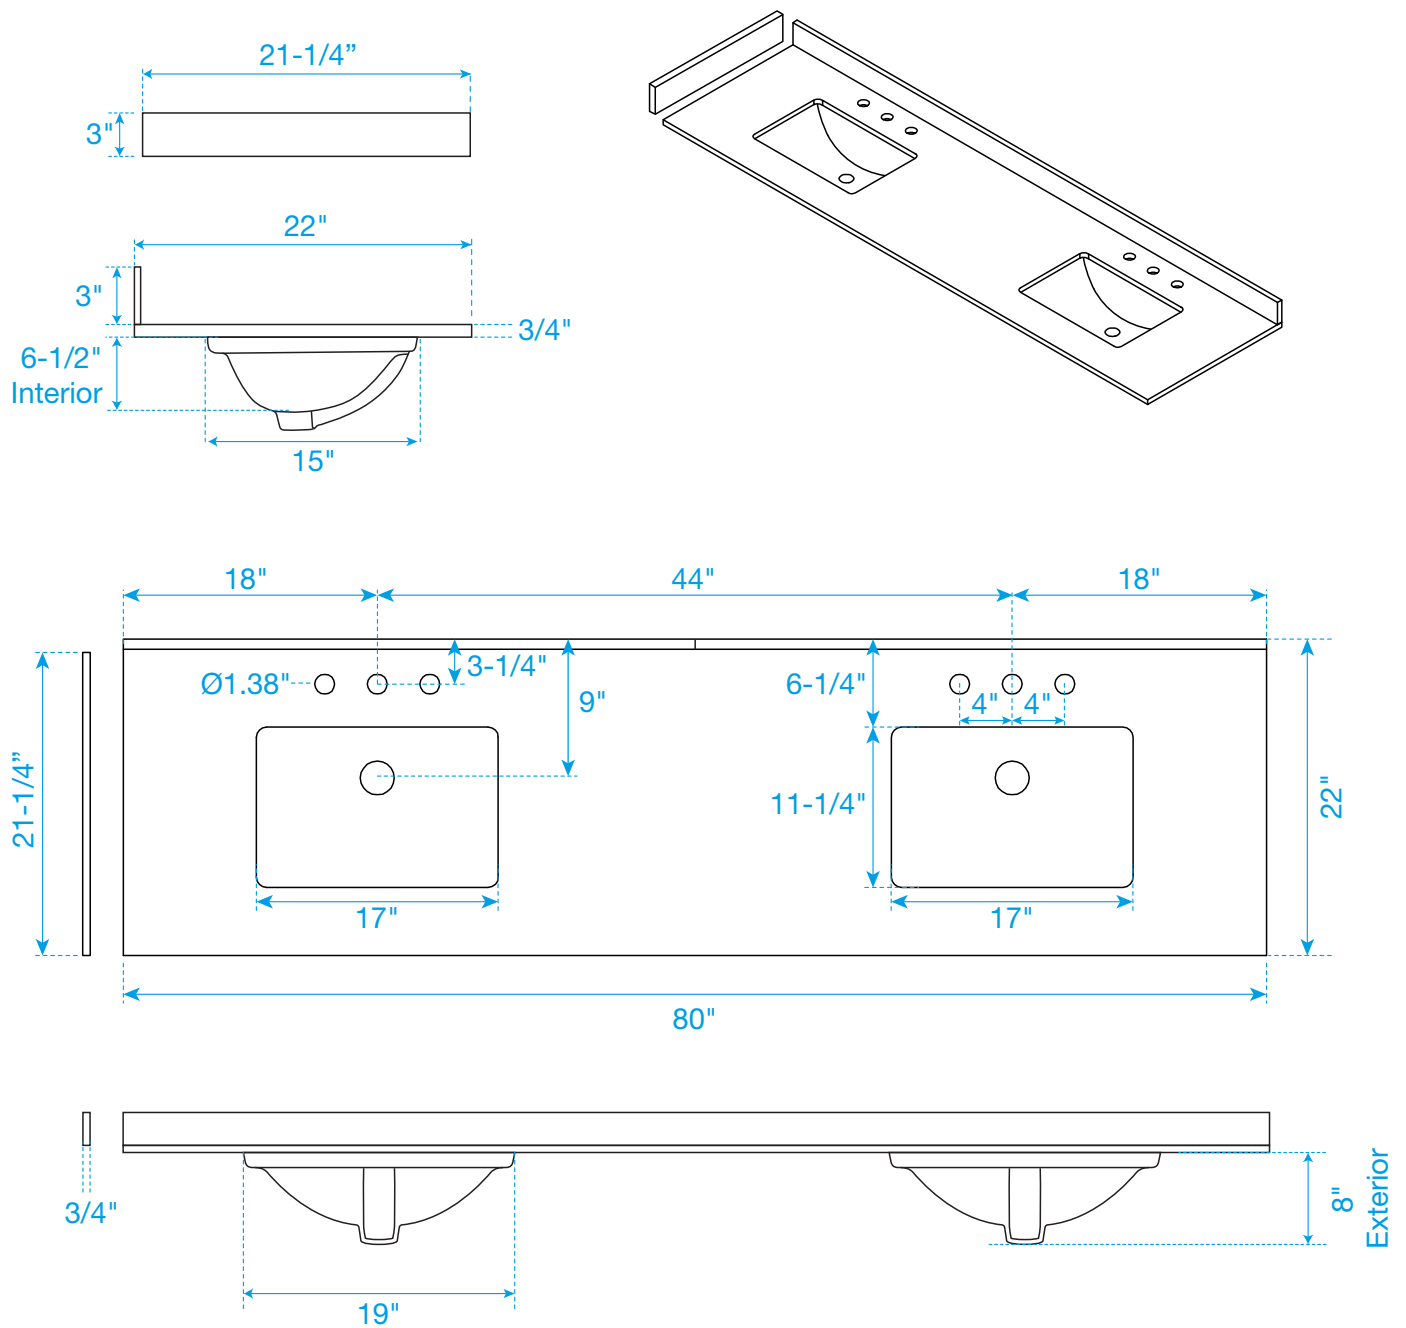

WYNDHAM COLLECTION

Side splash is reversible.

Note: Due to high probability of breakage, the backsplash comes in two pieces, cut from the same piece. All measurements are $\pm 1/4"$.

WC-VCA3-80-DBL-TOP