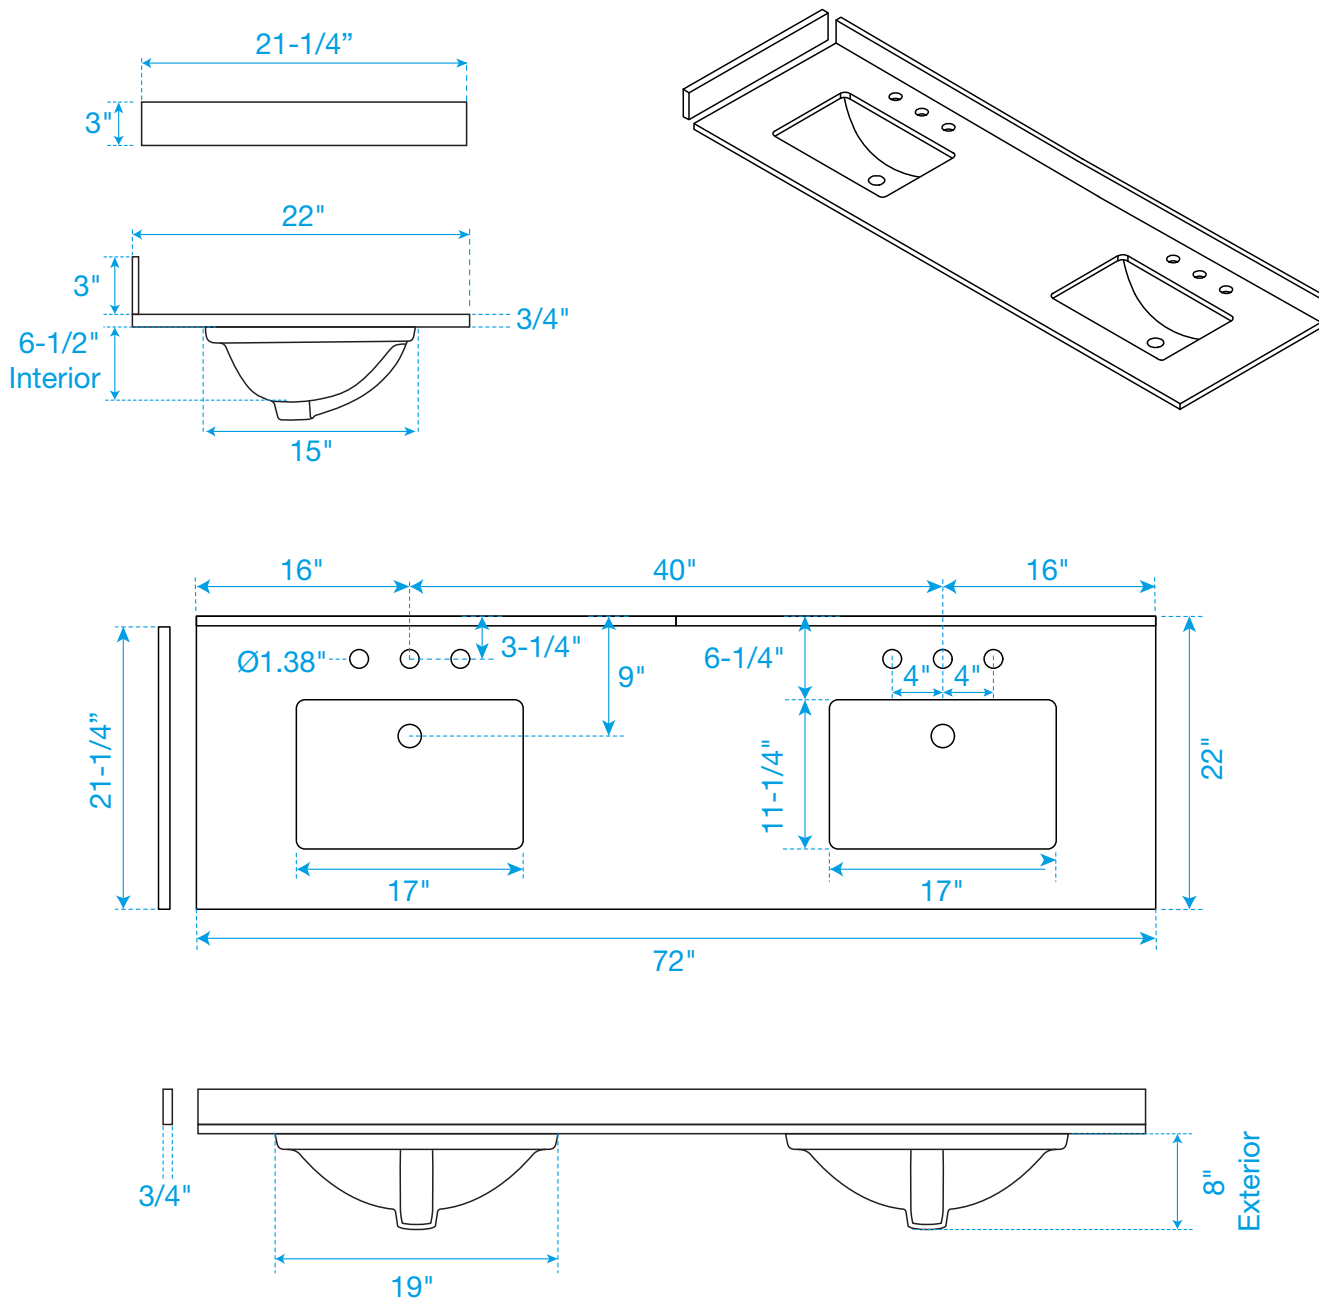

# WYNDHAM COLLECTION

Side splash is reversible.

Note: Due to high probability of breakage, the backsplash comes in two pieces, cut from the same piece. All measurements are  $\pm 1/4"$ .

WC-VCA3-72-DBL-TOP