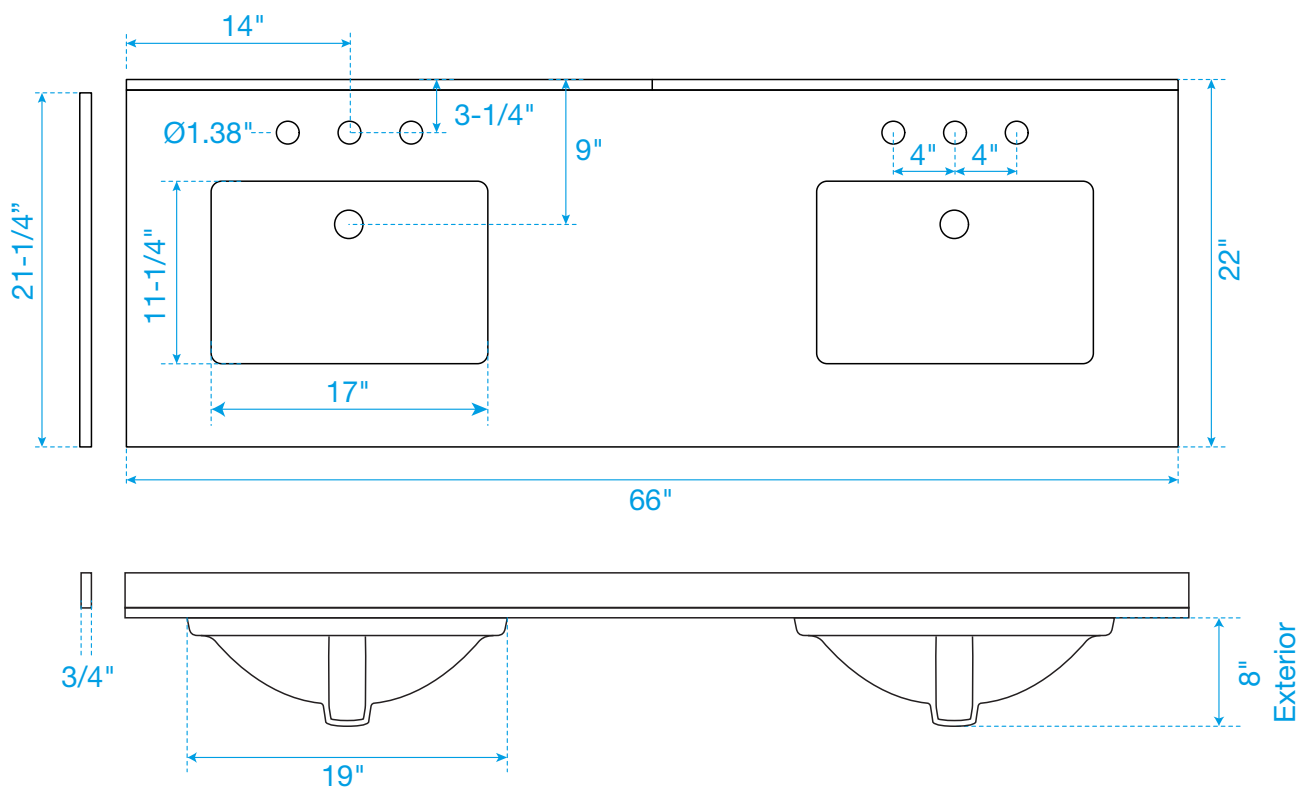

WYNDHAM COLLECTION

Side splash is reversible.

Note: Due to high probability of breakage, the backsplash comes in two pieces, cut from the same piece. All measurements are $\pm 1/4"$.

WC-VCA3-66-DBL-TOP