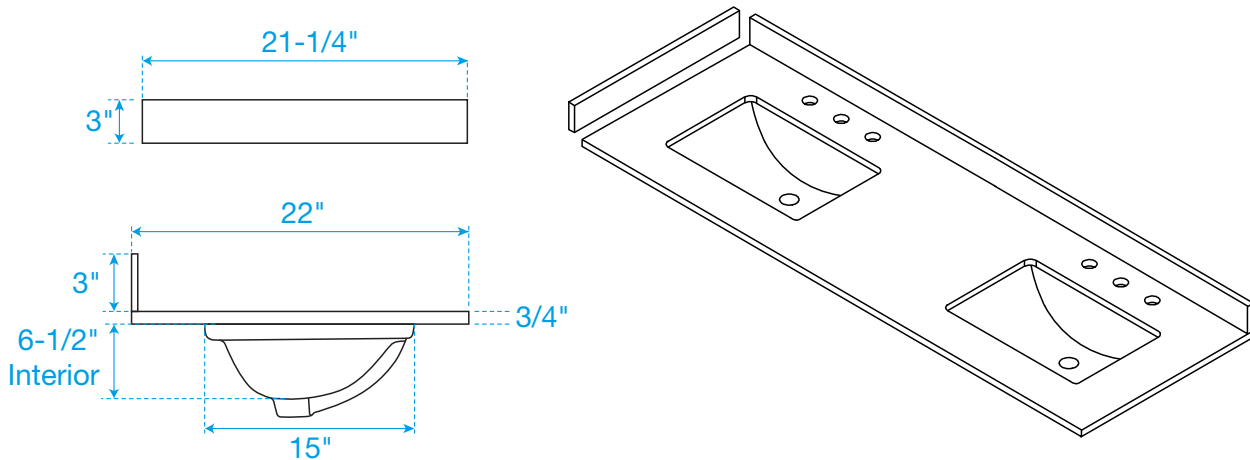

WYNDHAM COLLECTION

Side splash is reversible.

Note: Due to high probability of breakage, the backsplash comes in two pieces, cut from the same piece. All measurements are $\pm 1/4"$.

WC-VCA3-66-DBL-TOP