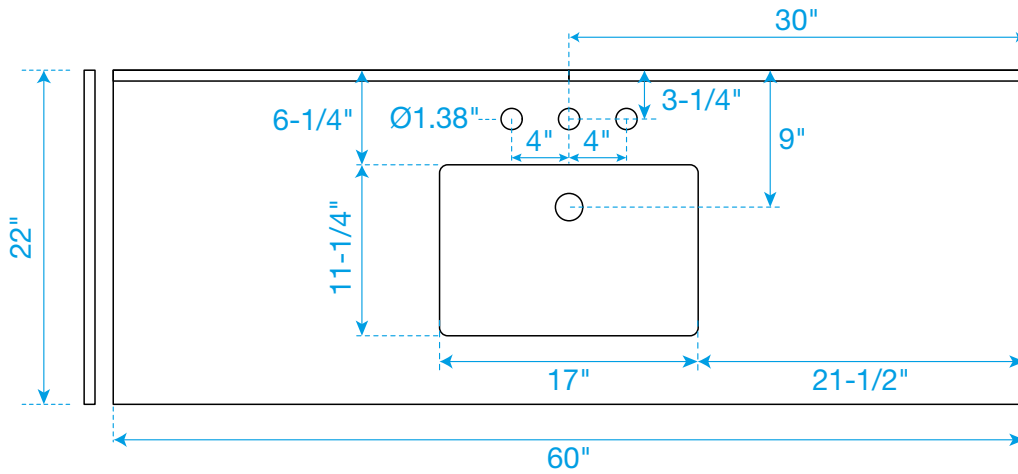

WYNDHAM COLLECTION

Side splash is reversible.

Note: Due to high probability of breakage, the backsplash comes in two pieces, cut from the same piece. All measurements are $\pm 1/4"$.

WC-VCA3-60-SGL-TOP