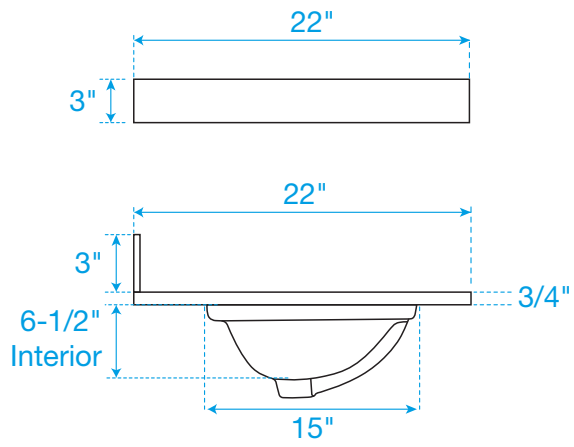

WYNDHAM COLLECTION

Side splash is reversible.

Note: Due to high probability of breakage, the backsplash comes in two pieces, cut from the same piece. All measurements are $\pm 1/4"$.

WC-VCA3-60-SGL-TOP