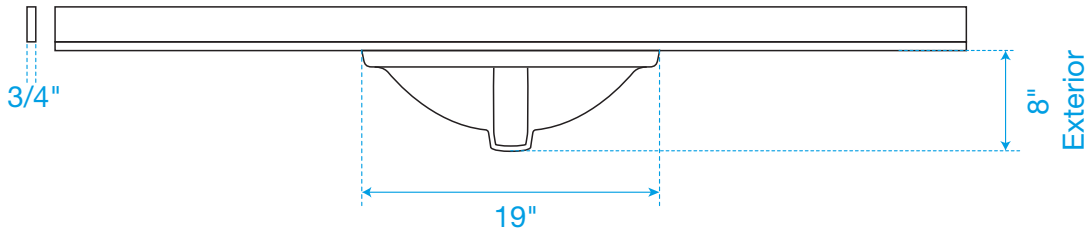

WYNDHAM COLLECTION

Side splash is reversible.

Note: Due to high probability of breakage, the backsplash comes in two pieces, cut from the same piece. All measurements are $\pm 1/4"$.

WC-VCA3-60-SGL-TOP