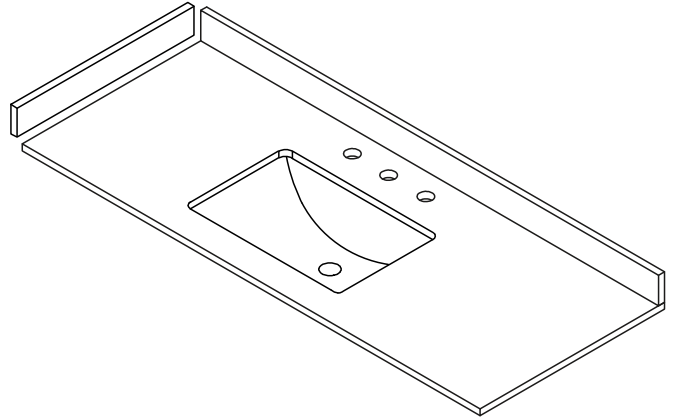

WYNDHAM COLLECTION

Side splash is reversible.

Note: Due to high probability of breakage, the backsplash comes in two pieces, cut from the same piece. All measurements are $\pm 1/4"$.

WC-VCA3-60-SGL-TOP