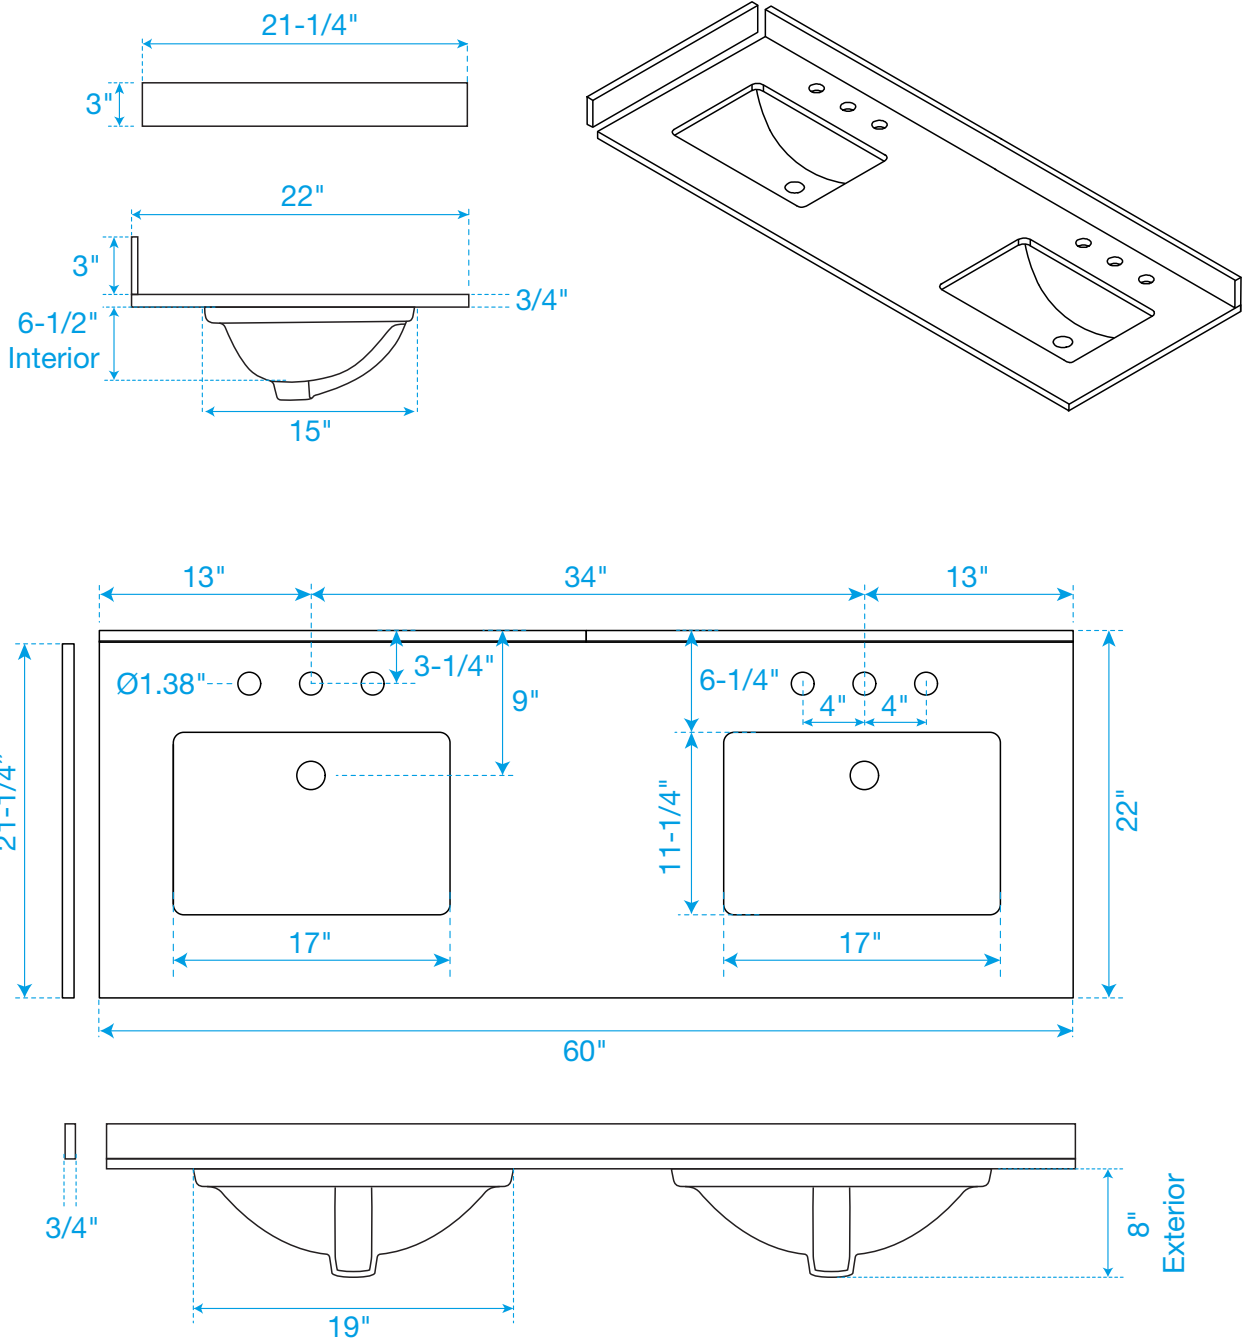

WYNDHAM COLLECTION

Side splash is reversible.

Note: Due to high probability of breakage, the backsplash comes in two pieces, cut from the same piece. All measurements are $\pm 1/4"$.

WC-VCA3-60-DBL-TOP