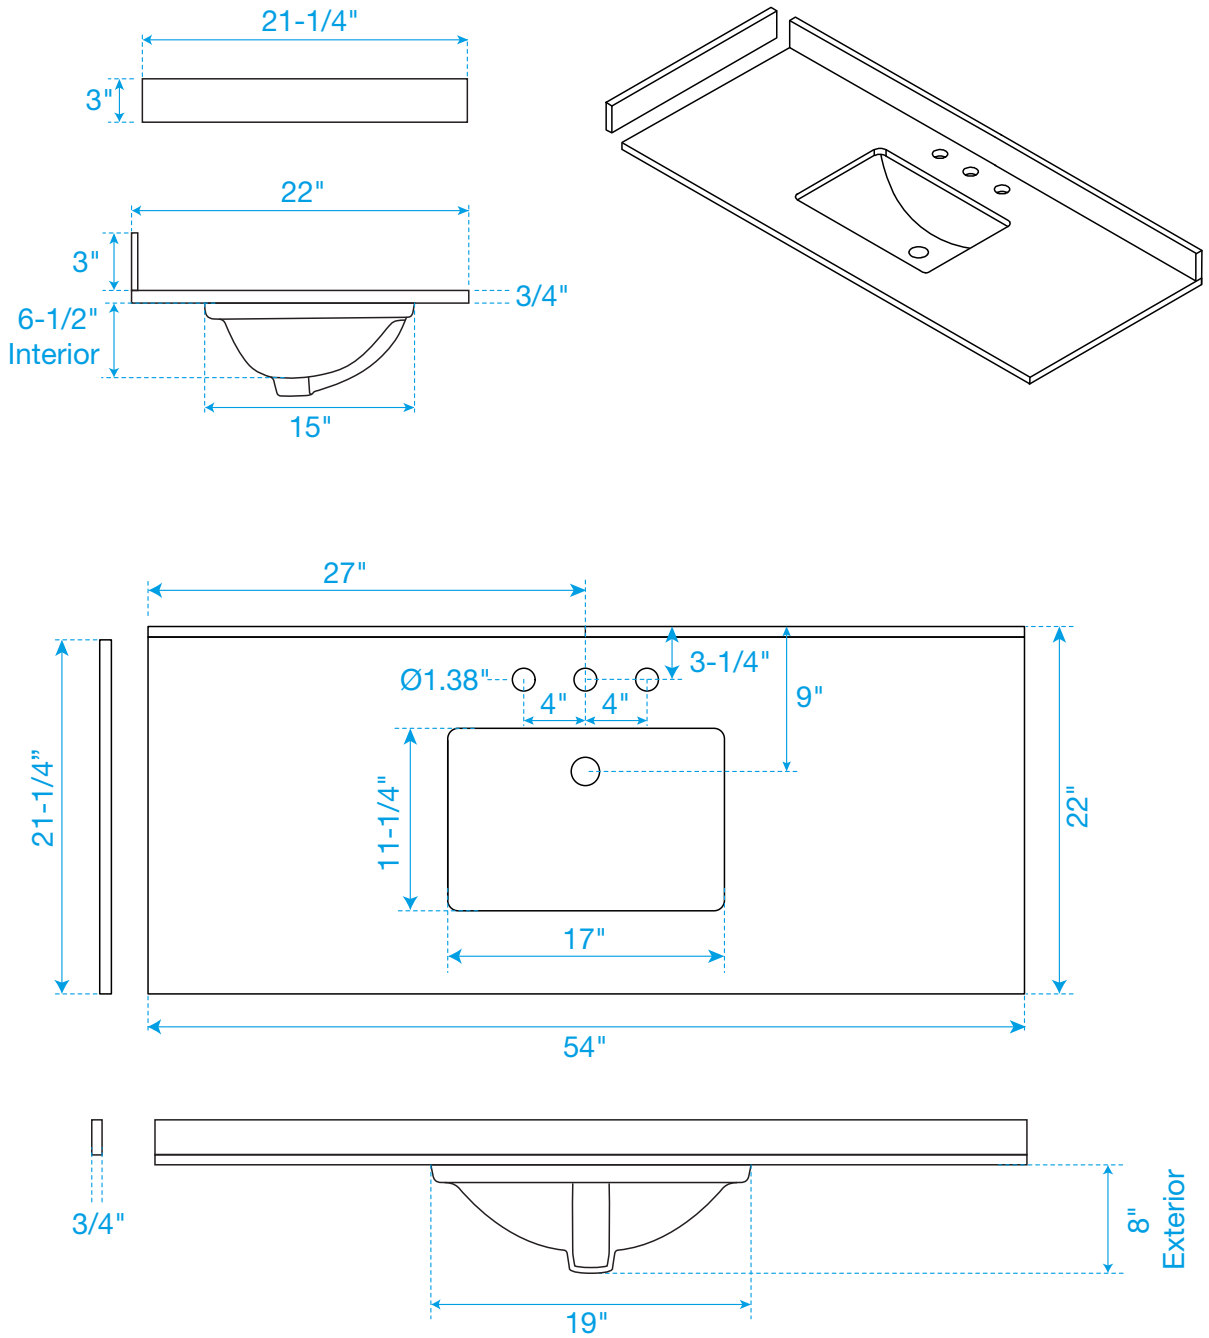

WYNDHAM COLLECTION

Side splash is reversible.

Note: Due to high probability of breakage, the backsplash comes in two pieces, cut from the same piece. All measurements are $\pm 1/4"$.

WC-VCA3-54-SGL-TOP