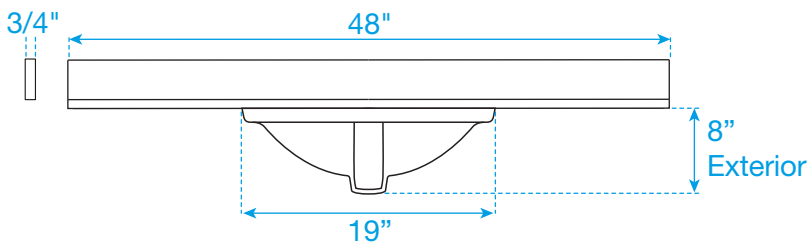

# WYNDHAM COLLECTION

Side splash is reversible.  
Note: All Measurements are  $\pm 1/4''$ .

WC-VCA3-48-SGL-TOP