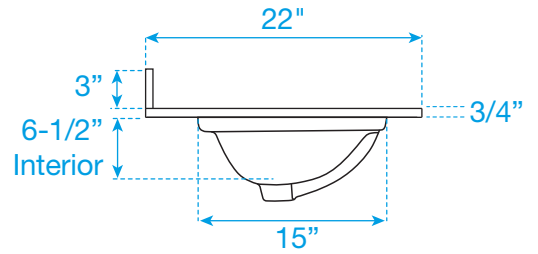

# WYNDHAM COLLECTION

Side splash is reversible.  
Note: All Measurements are  $\pm 1/4''$ .

WC-VCA3-48-SGL-TOP