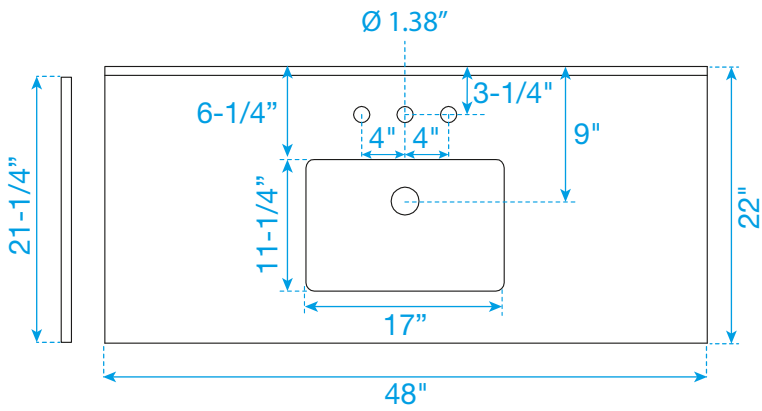

# WYNDHAM COLLECTION

Side splash is reversible.  
Note: All Measurements are  $\pm 1/4''$ .

WC-VCA3-48-SGL-TOP