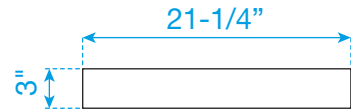

# WYNDHAM COLLECTION

Side splash is reversible.  
Note: All Measurements are  $\pm 1/4''$ .

WC-VCA3-48-SGL-TOP