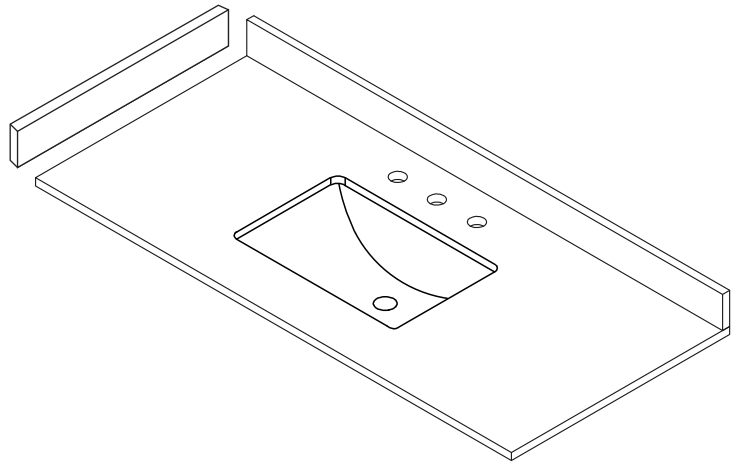

# WYNDHAM COLLECTION

Side splash is reversible.  
Note: All Measurements are  $\pm 1/4''$ .

WC-VCA3-48-SGL-TOP