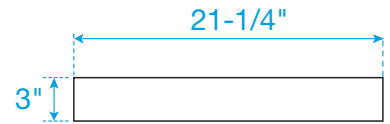

WYNDHAM COLLECTION

Side splash is reversible.
Note: All measurements are $\pm 1/4"$.

WC-VCA3-42-SGL-TOP