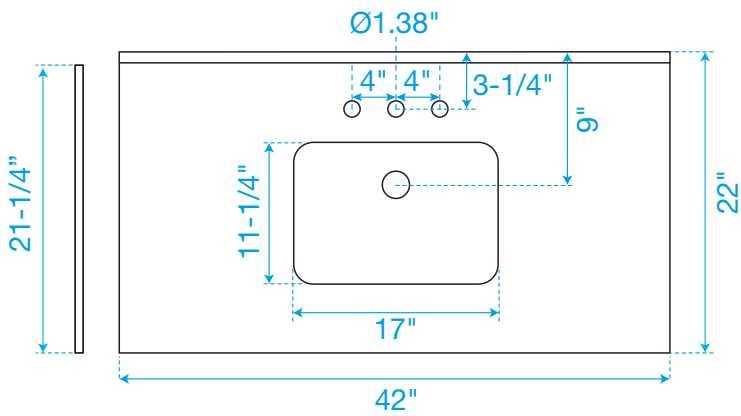

WYNDHAM COLLECTION

Side splash is reversible.
Note: All measurements are $\pm 1/4"$.

WC-VCA3-42-SGL-TOP