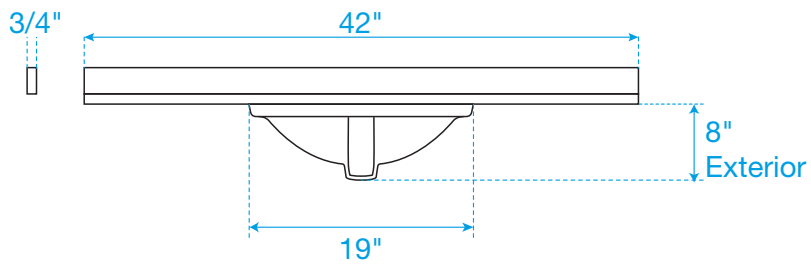

WYNDHAM COLLECTION

Side splash is reversible.
Note: All measurements are $\pm 1/4"$.

WC-VCA3-42-SGL-TOP