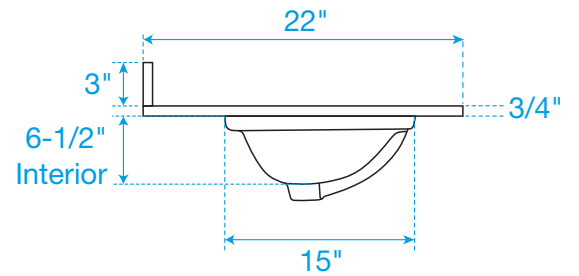

WYNDHAM COLLECTION

Side splash is reversible.
Note: All measurements are $\pm 1/4"$.

WC-VCA3-42-SGL-TOP