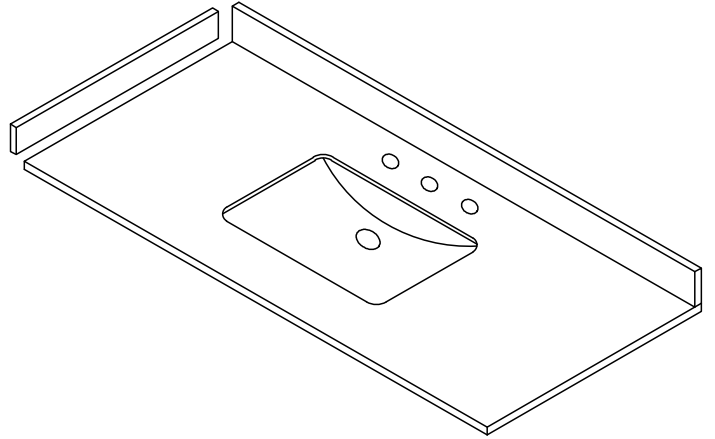

WYNDHAM COLLECTION

Side splash is reversible.
Note: All measurements are $\pm 1/4"$.

WC-VCA3-42-SGL-TOP