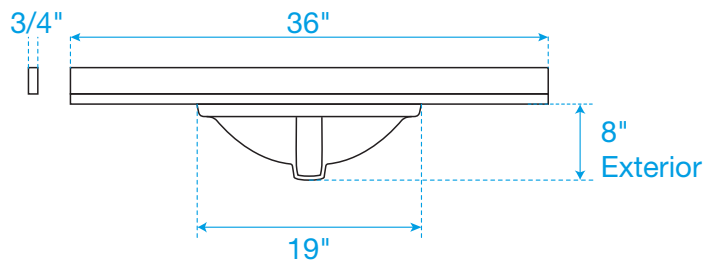

# WYNDHAM COLLECTION

Side splash is reversible.  
Note: All measurements are  $\pm 1/4"$ .

WC-VCA3-36-SGL-TOP