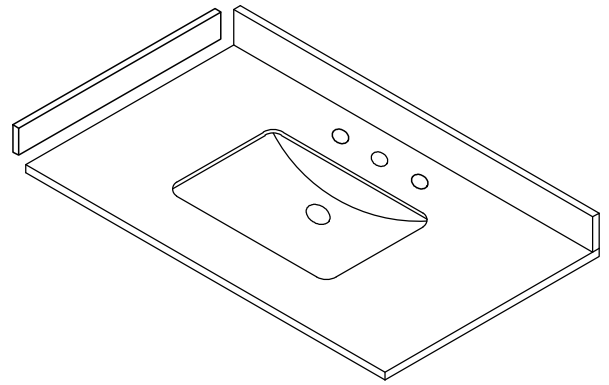

# WYNDHAM COLLECTION

Side splash is reversible.  
Note: All measurements are  $\pm 1/4"$ .

WC-VCA3-36-SGL-TOP