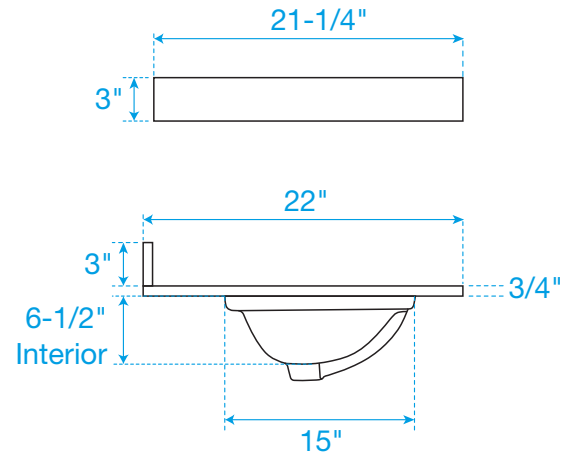

# WYNDHAM COLLECTION

Side splash is reversible.  
Note: All measurements are  $\pm 1/4"$ .

WC-VCA3-36-SGL-TOP