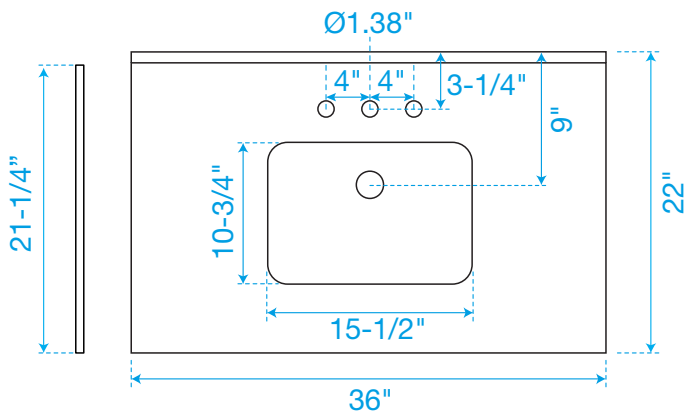

# WYNDHAM COLLECTION

Side splash is reversible.  
Note: All measurements are  $\pm 1/4"$ .

WC-VCA3-36-SGL-TOP