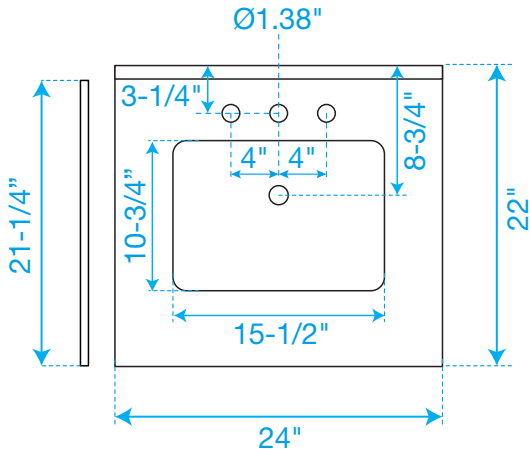

WYNDHAM COLLECTION

Side splash is reversible.
Note: All measurements are $\pm 1/4"$.

WC-VCA3-24-SGL-TOP