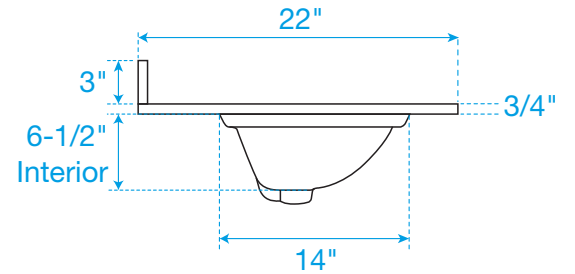

WYNDHAM COLLECTION

Side splash is reversible.
Note: All measurements are $\pm 1/4"$.

WC-VCA3-24-SGL-TOP