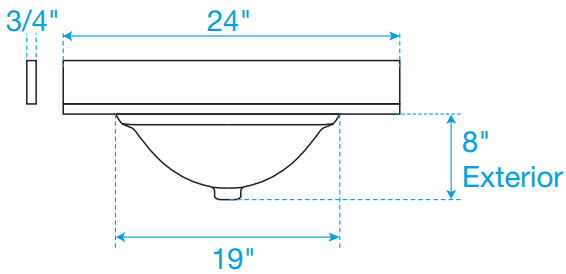

WYNDHAM COLLECTION

Side splash is reversible.
Note: All measurements are $\pm 1/4"$.

WC-VCA3-24-SGL-TOP