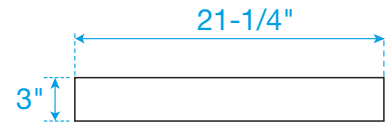

WYNDHAM COLLECTION

Side splash is reversible.
Note: All measurements are $\pm 1/4"$.

WC-VCA3-24-SGL-TOP