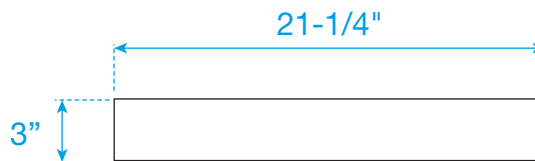

WYNDHAM COLLECTION

Edge Profile - Eased

Note - All Measurements are $\pm 1/4"$.

Side splash is reversible.

Replacement for Wyndham Collection products (except Andover).

Products from other brands may not be compatible.

Cultured marble is created in batches and slight variations from batch to batch are possible. We cannot guarantee an exact match to your existing counter.

WC-VCA-SS