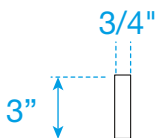

WYNDHAM COLLECTION

Edge Profile - Eased

Note - All Measurements are $\pm 1/4"$.

Side splash is reversible.

Replacement for Wyndham Collection products (except Andover).

Products from other brands may not be compatible.

Cultured marble is created in batches and slight variations from batch to batch are possible. We cannot guarantee an exact match to your existing counter.

WC-VCA-SS