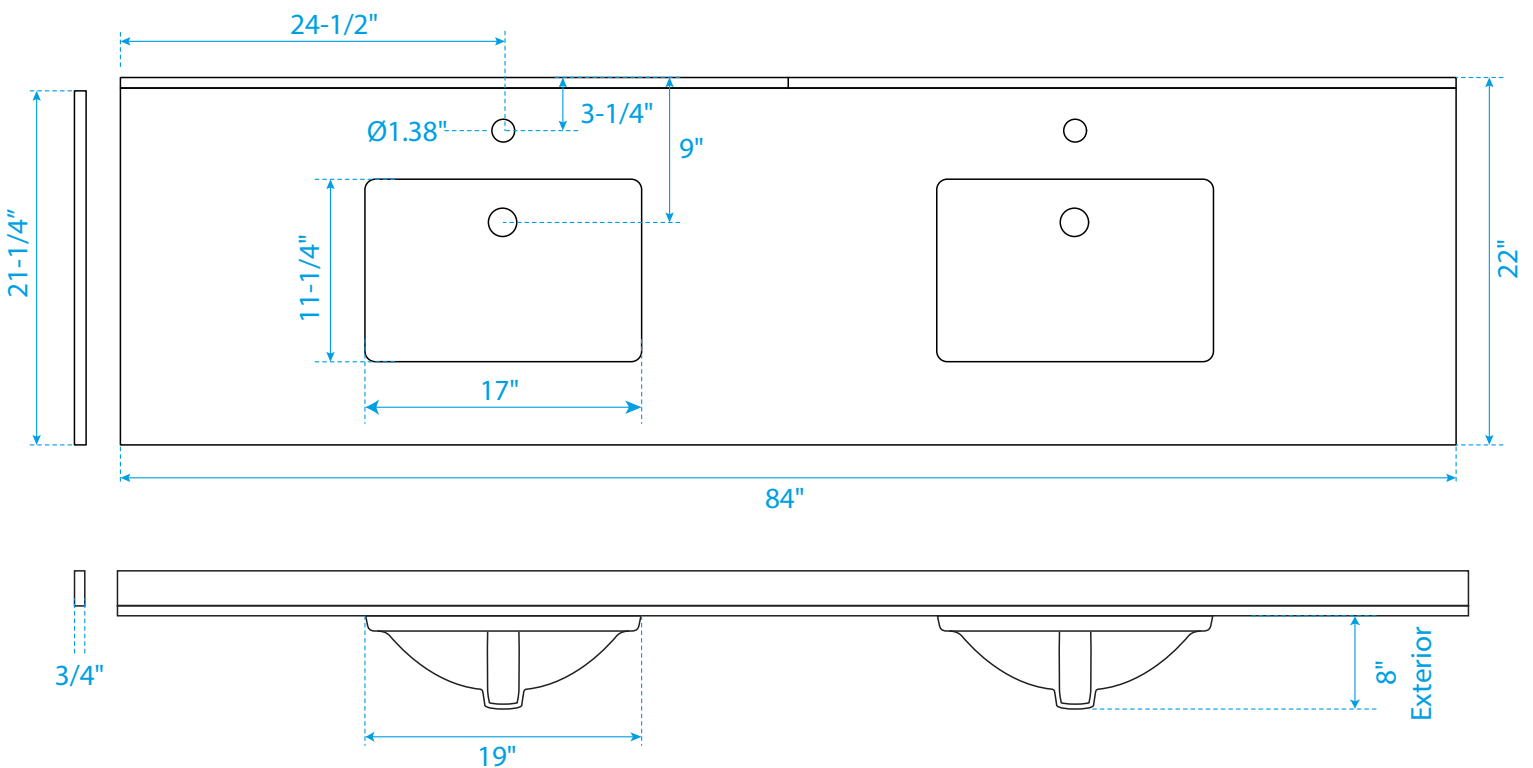

WYNDHAM COLLECTION

Side splash is reversible.
 Note: Due to high probability of breakage, the backsplash comes in two pieces, cut from the same piece. All measurements are $\pm 1/4"$.

WC-VCA-84-DBL-TOP