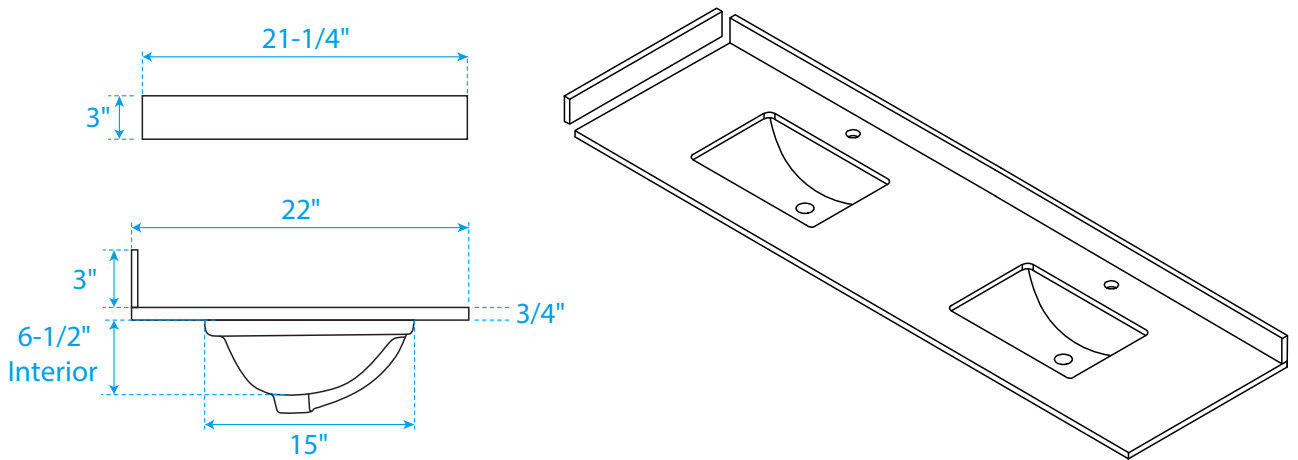

WYNDHAM COLLECTION

Side splash is reversible.
 Note: Due to high probability of breakage, the backsplash comes in two pieces, cut from the same piece. All measurements are $\pm 1/4"$.

WC-VCA-84-DBL-TOP