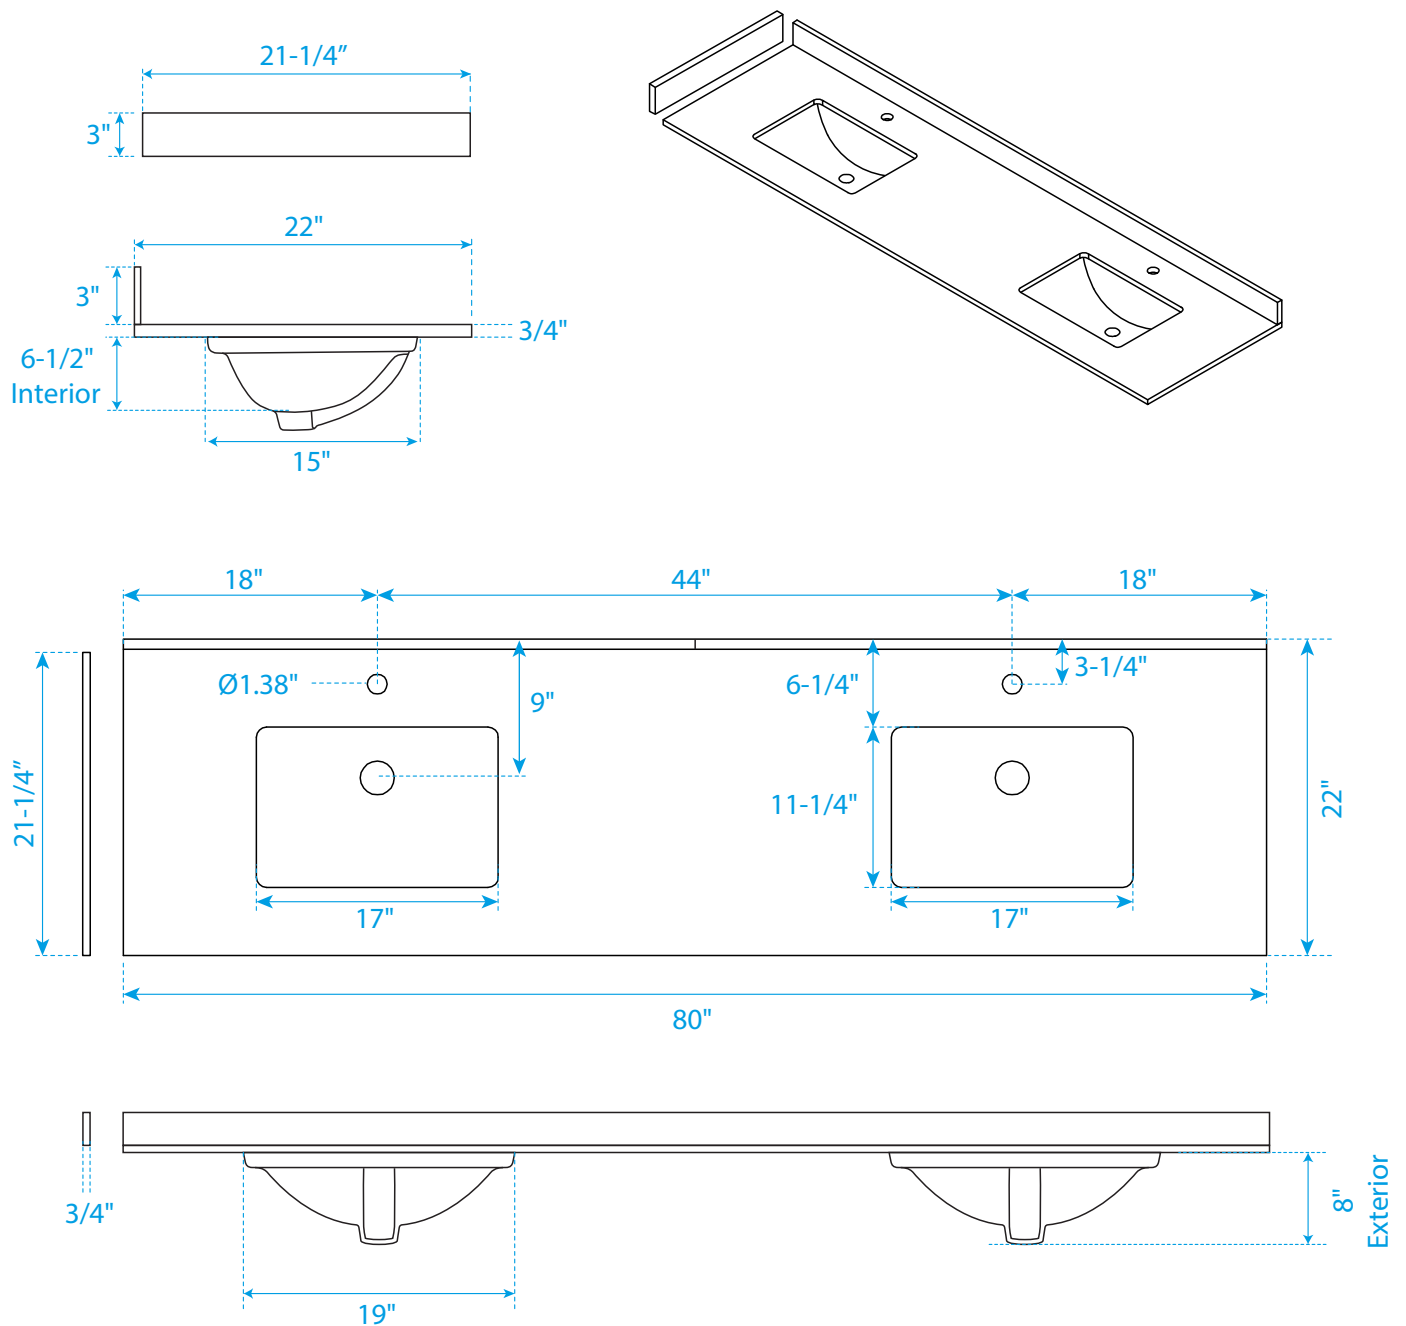

WYNDHAM COLLECTION

Side splash is reversible.
 Note: Due to high probability of breakage, the backsplash comes in two pieces, cut from the same piece. All measurements are $\pm 1/4"$.

WC-VCA-80-DBL-TOP