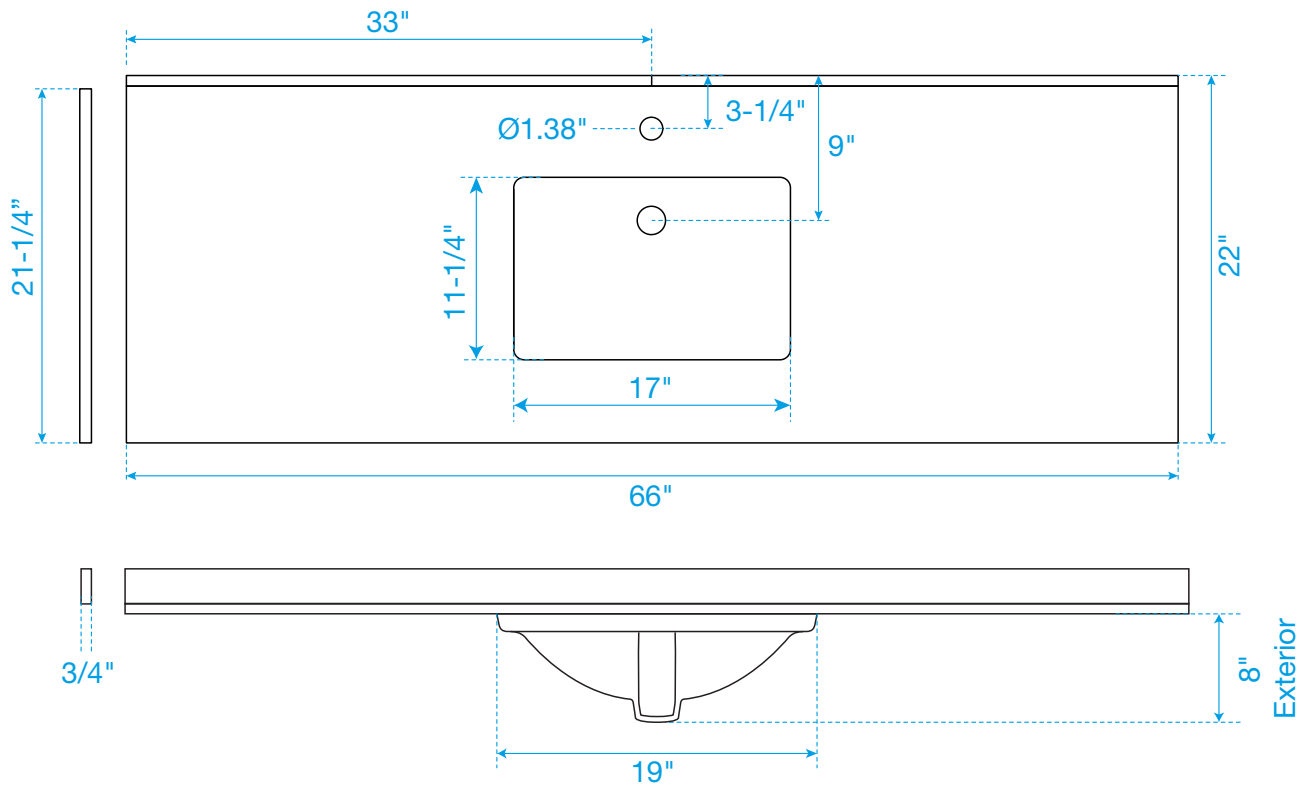

WYNDHAM COLLECTION

Side splash is reversible.
 Note: Due to high probability of breakage, the backsplash comes in two pieces, cut from the same piece. All measurements are $\pm 1/4"$.

WC-VCA-66-SGL-TOP