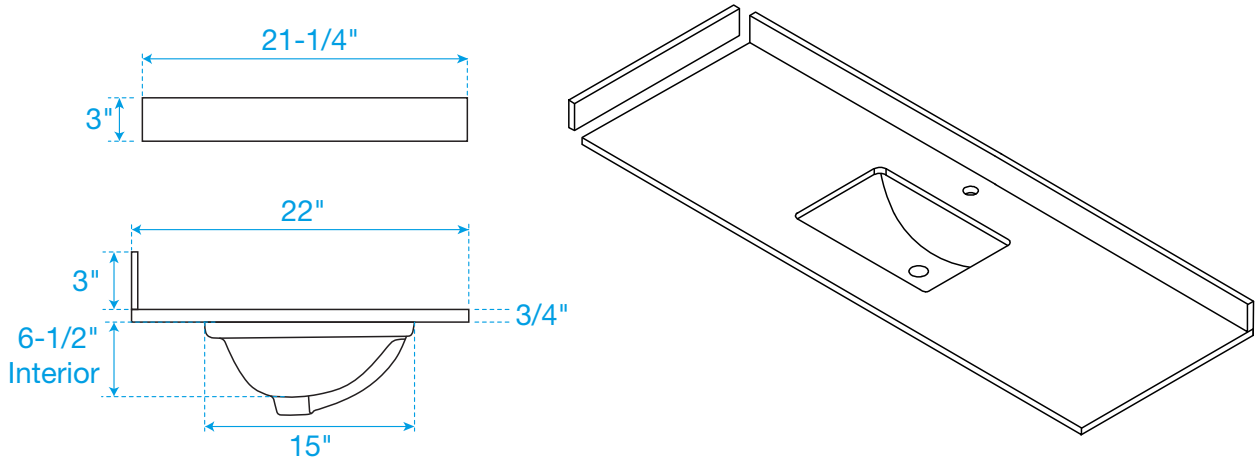

WYNDHAM COLLECTION

Side splash is reversible.
 Note: Due to high probability of breakage, the backsplash comes in two pieces, cut from the same piece. All measurements are $\pm 1/4"$.

WC-VCA-66-SGL-TOP