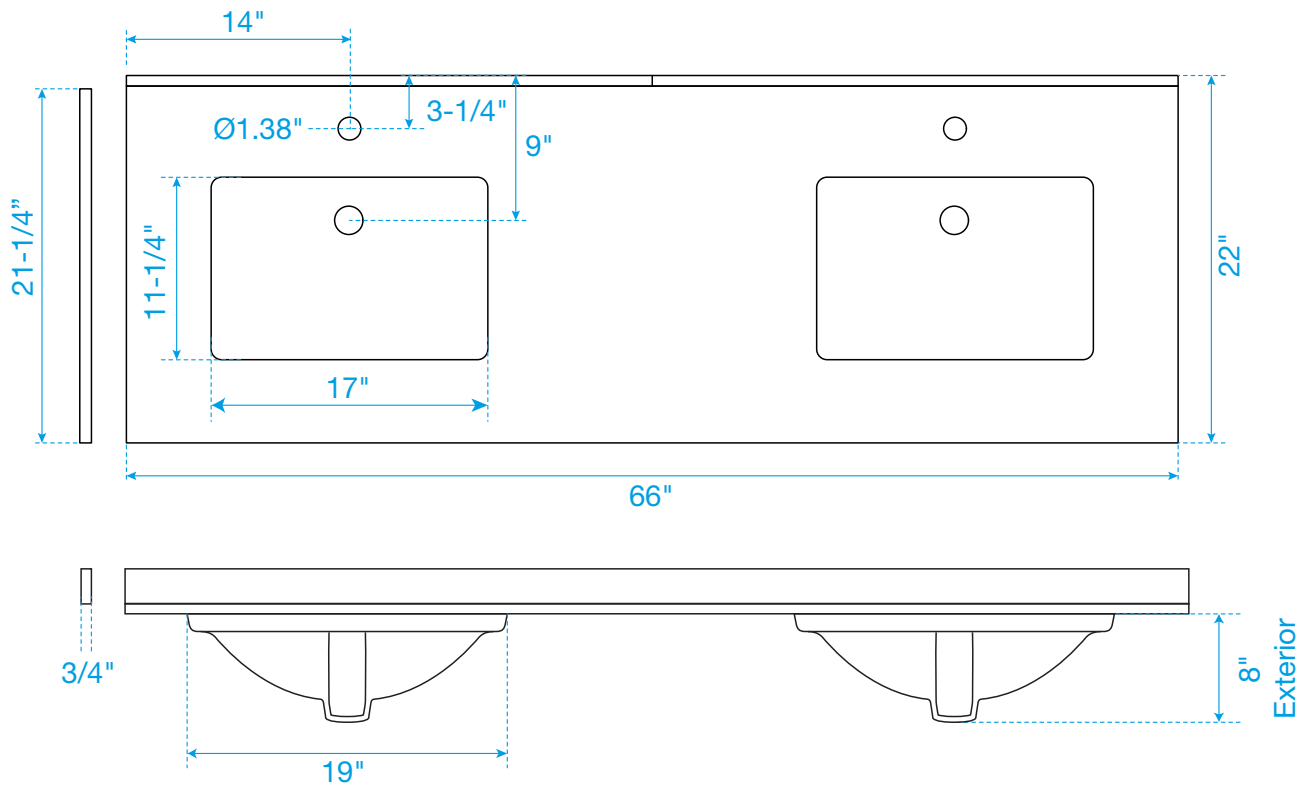

# WYNDHAM COLLECTION

Side splash is reversible.  
 Note: Due to high probability of breakage, the backsplash comes in two pieces, cut from the same piece. All measurements are  $\pm 1/4$ ".

## WC-VCA-66-DBL-TOP