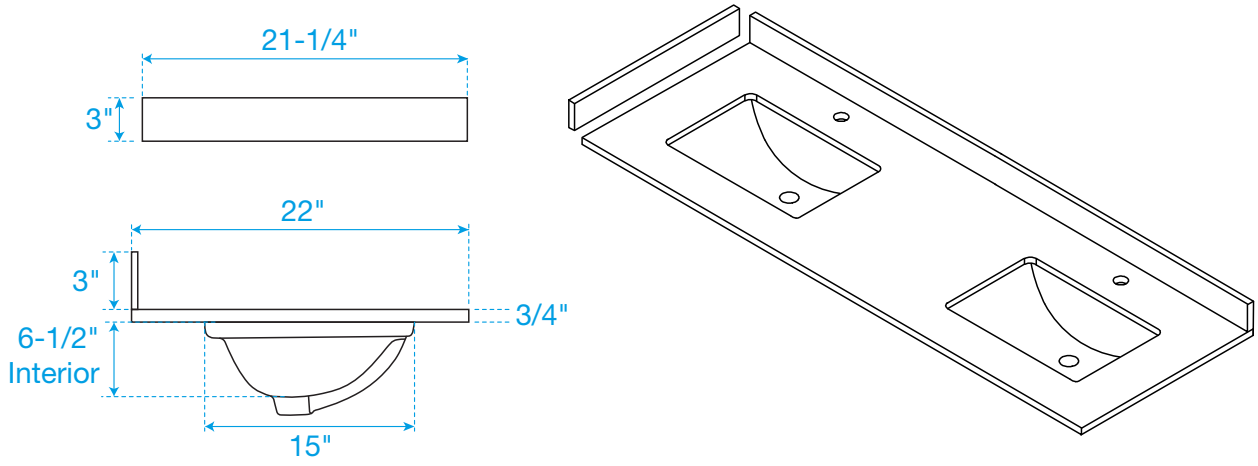

# WYNDHAM COLLECTION

Side splash is reversible.  
 Note: Due to high probability of breakage, the backsplash comes in two pieces, cut from the same piece. All measurements are  $\pm 1/4$ ".

## WC-VCA-66-DBL-TOP