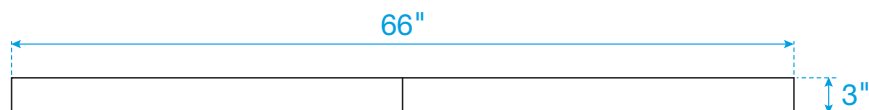

WYNDHAM COLLECTION

Edge Profile - Eased

Note - All Measurements are $\pm 1/4"$.

Due to the high probability of breakage, **the backsplash comes in two pieces**, cut from the same piece.

Replacement for Wyndham Collection products (except Andover).

Products from other brands may not be compatible.

Cultured marble is created in batches and slight variations from batch to batch are possible. We cannot guarantee an exact match to your existing counter.

WC-VCA-66-BS