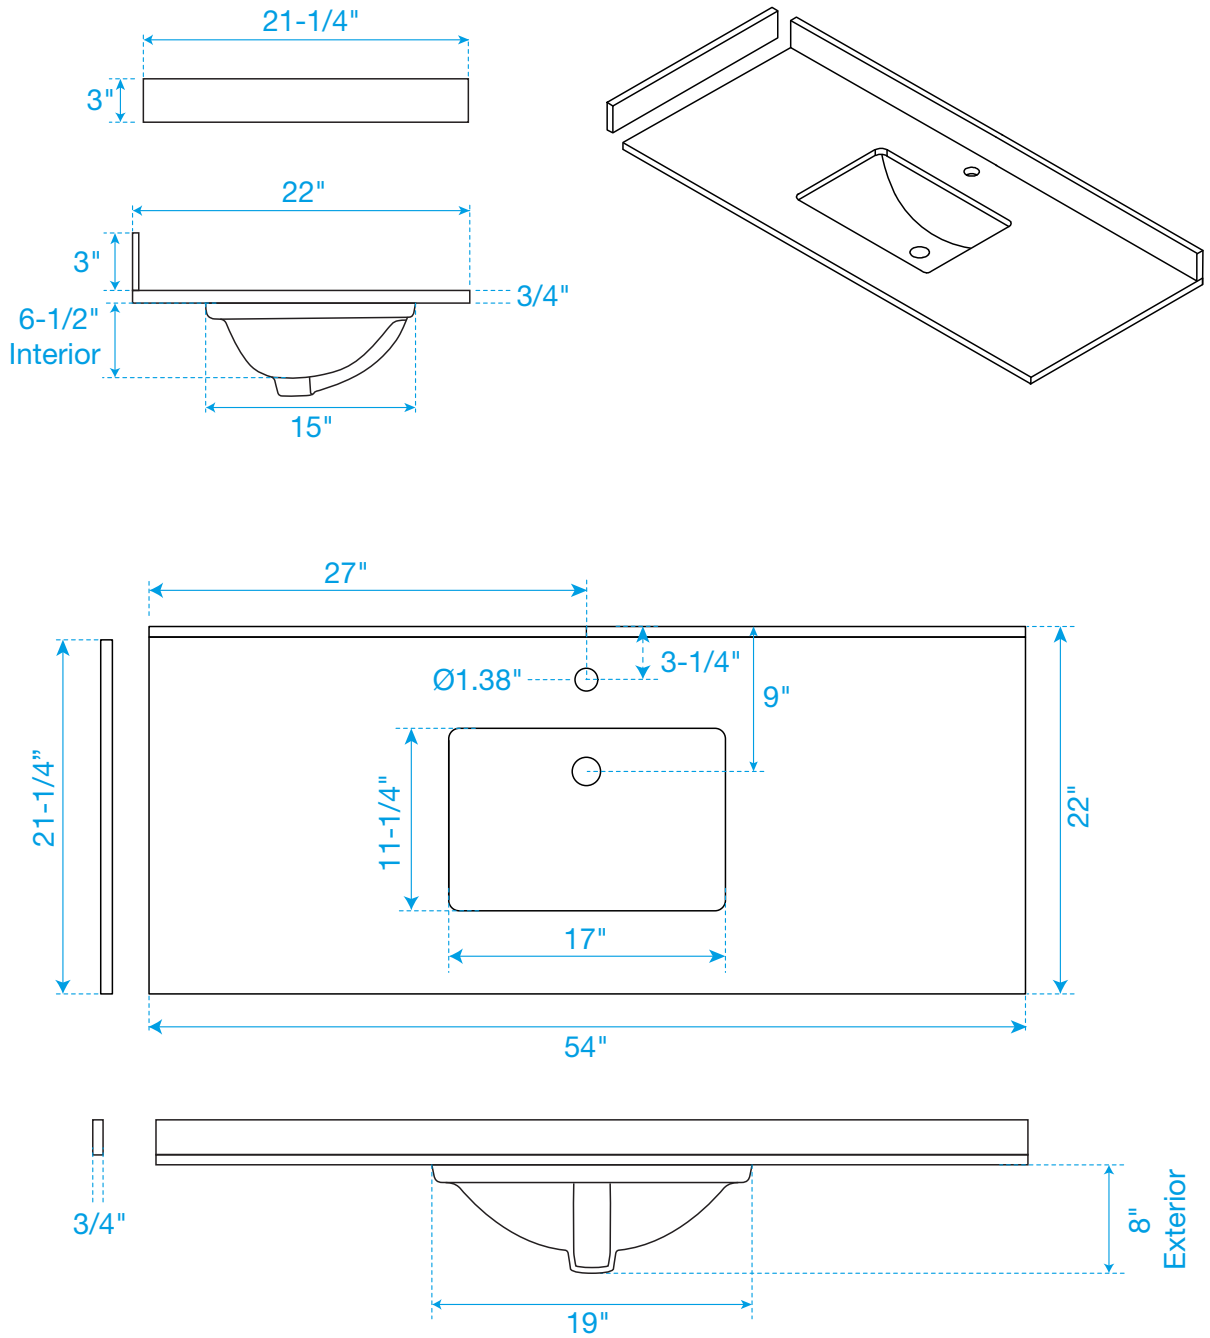

# WYNDHAM COLLECTION

Side splash is reversible.

Note: Due to high probability of breakage, the backsplash comes in two pieces, cut from the same piece. All measurements are  $\pm 1/4"$ .

WC-VCA-54-SGL-TOP