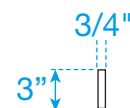

WYNDHAM COLLECTION

Edge Profile - Eased

Note - All Measurements are $\pm 1/4"$.

Replacement for Wyndham Collection products (except Andover).

Products from other brands may not be compatible.

Cultured marble is created in batches and slight variations from batch to batch are possible. We cannot guarantee an exact match to your existing counter.