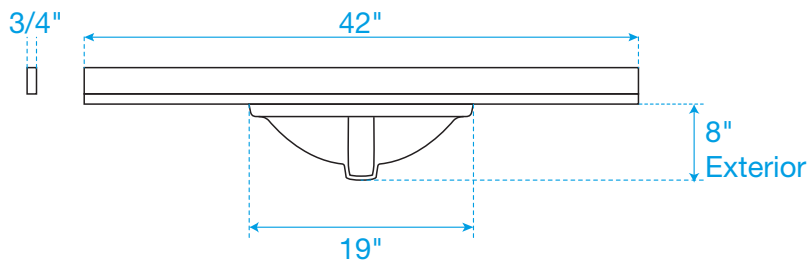

# WYNDHAM COLLECTION

Side splash is reversible.  
Note: All measurements are  $\pm 1/4"$ .

WC-VCA-42-SGL-TOP