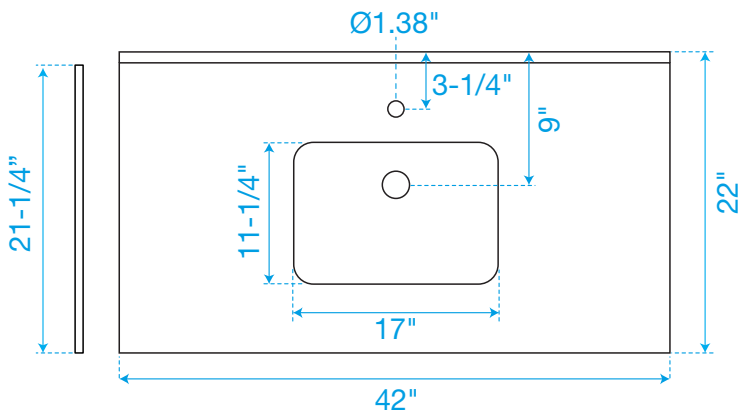

# WYNDHAM COLLECTION

Side splash is reversible.  
Note: All measurements are  $\pm 1/4"$ .

WC-VCA-42-SGL-TOP