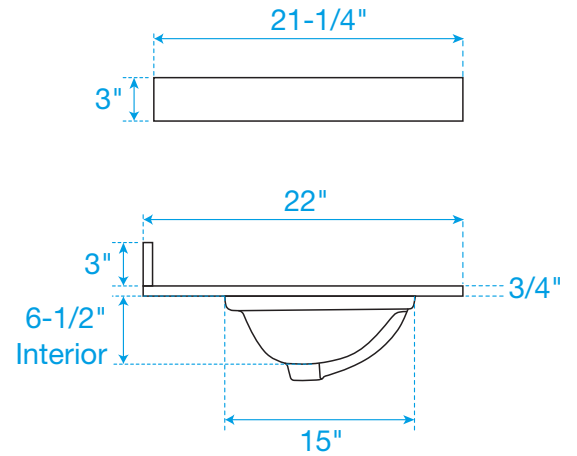

# WYNDHAM COLLECTION

Side splash is reversible.  
Note: All measurements are  $\pm 1/4"$ .

WC-VCA-42-SGL-TOP