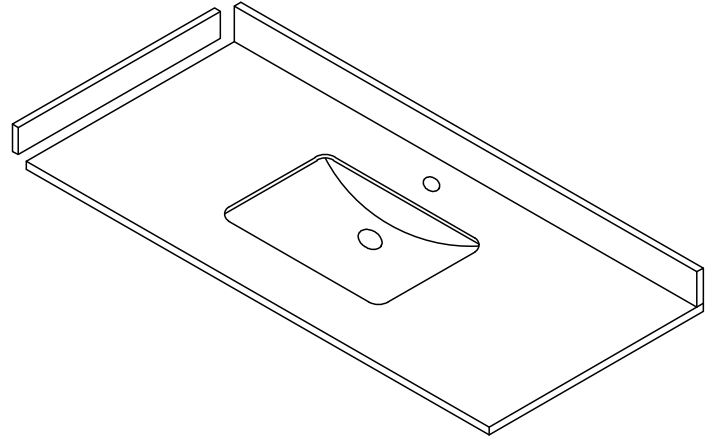

# WYNDHAM COLLECTION

Side splash is reversible.  
Note: All measurements are  $\pm 1/4"$ .

WC-VCA-42-SGL-TOP