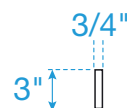

# WYNDHAM COLLECTION

Edge Profile - Eased

Note - All Measurements are  $\pm 1/4"$ .

Replacement for Wyndham Collection products (except Andover).

Products from other brands may not be compatible.

Cultured marble is created in batches and slight variations from batch to batch are possible. We cannot guarantee an exact match to your existing counter.