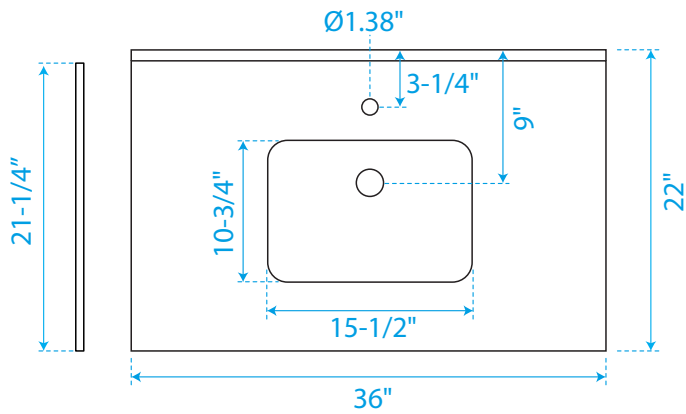

# WYNDHAM COLLECTION

Side splash is reversible.  
Note: All measurements are  $\pm 1/4''$ .

WC-VCA-36-SGL-TOP