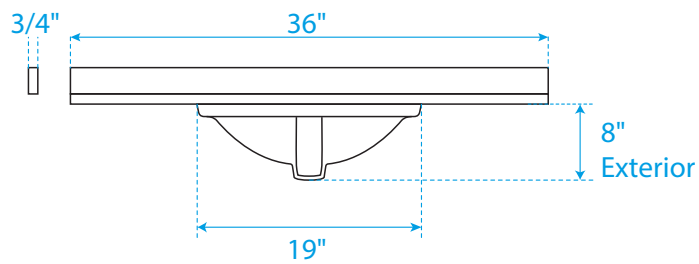

# WYNDHAM COLLECTION

Side splash is reversible.  
Note: All measurements are  $\pm 1/4''$ .

WC-VCA-36-SGL-TOP