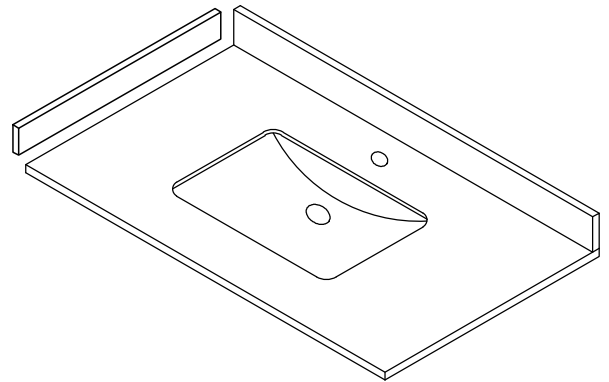

# WYNDHAM COLLECTION

Side splash is reversible.  
Note: All measurements are  $\pm 1/4''$ .

WC-VCA-36-SGL-TOP