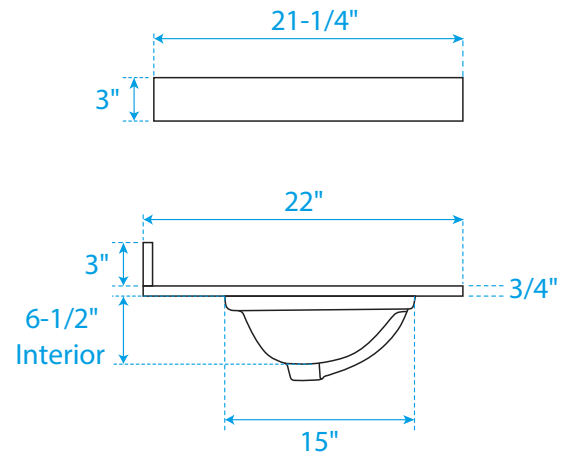

# WYNDHAM COLLECTION

Side splash is reversible.  
Note: All measurements are  $\pm 1/4''$ .

WC-VCA-36-SGL-TOP