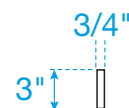

WYNDHAM COLLECTION

Edge Profile - Eased

Note - All Measurements are $\pm 1/4"$.

Replacement for Wyndham Collection products (except Andover).

Products from other brands may not be compatible.

Cultured marble is created in batches and slight variations from batch to batch are possible. We cannot guarantee an exact match to your existing counter.