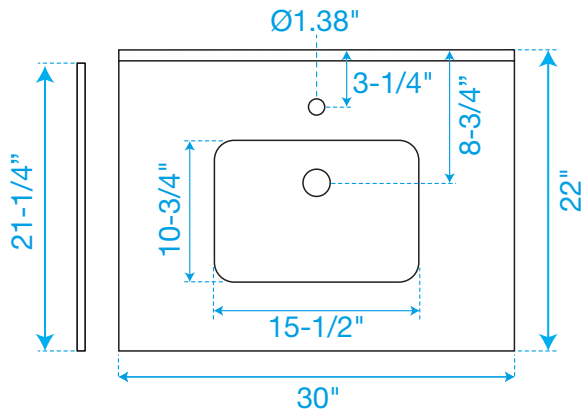

# WYNDHAM COLLECTION

Side splash is reversible.  
Note: All measurements are  $\pm 1/4"$ .

WC-VCA-30-SGL-TOP