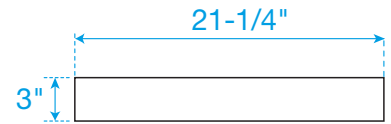

# WYNDHAM COLLECTION

Side splash is reversible.  
Note: All measurements are  $\pm 1/4"$ .

WC-VCA-30-SGL-TOP