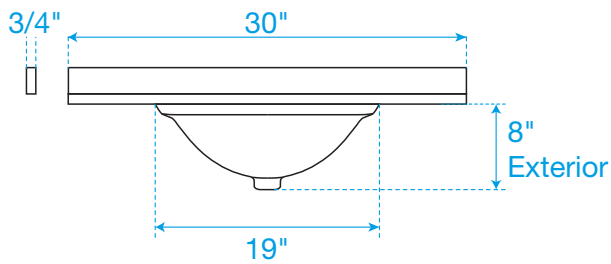

# WYNDHAM COLLECTION

Side splash is reversible.  
Note: All measurements are  $\pm 1/4"$ .

WC-VCA-30-SGL-TOP