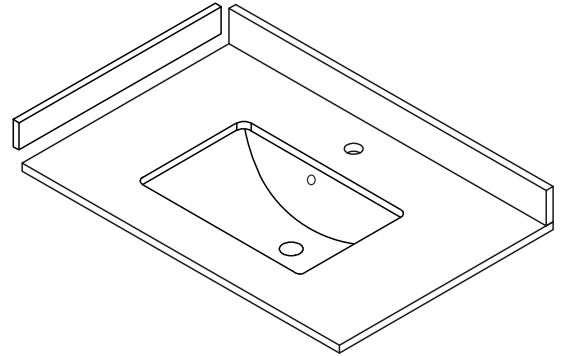

# WYNDHAM COLLECTION

Side splash is reversible.  
Note: All measurements are  $\pm 1/4"$ .

WC-VCA-30-SGL-TOP