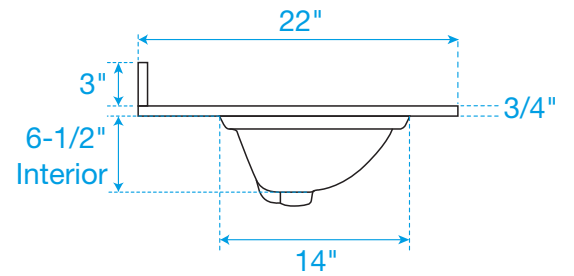

# WYNDHAM COLLECTION

Side splash is reversible.  
Note: All measurements are  $\pm 1/4"$ .

WC-VCA-30-SGL-TOP