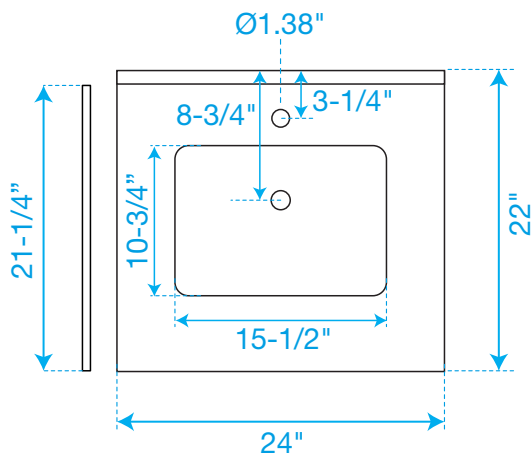

WYNDHAM COLLECTION

Side splash is reversible.
Note: All measurements are $\pm 1/4"$.

WC-VCA-24-SGL-TOP