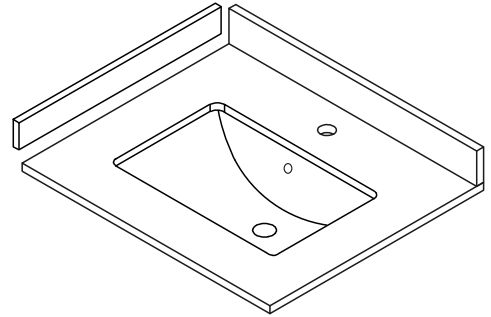

WYNDHAM COLLECTION

Side splash is reversible.
Note: All measurements are $\pm 1/4"$.

WC-VCA-24-SGL-TOP