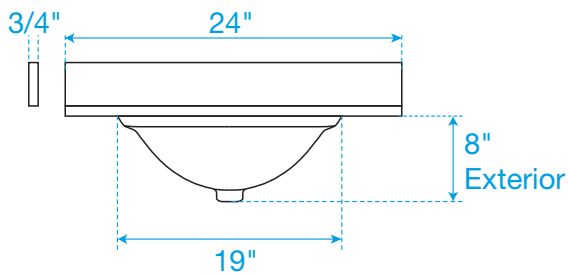

WYNDHAM COLLECTION

Side splash is reversible.
Note: All measurements are $\pm 1/4"$.

WC-VCA-24-SGL-TOP