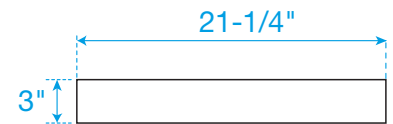

WYNDHAM COLLECTION

Side splash is reversible.
Note: All measurements are $\pm 1/4"$.

WC-VCA-24-SGL-TOP