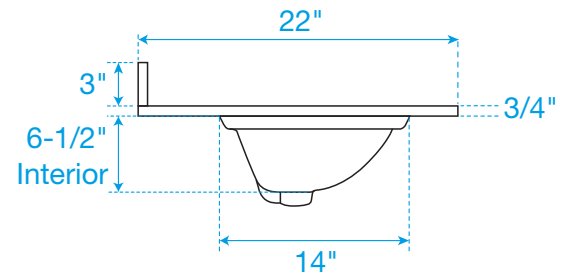

WYNDHAM COLLECTION

Side splash is reversible.
Note: All measurements are $\pm 1/4"$.

WC-VCA-24-SGL-TOP