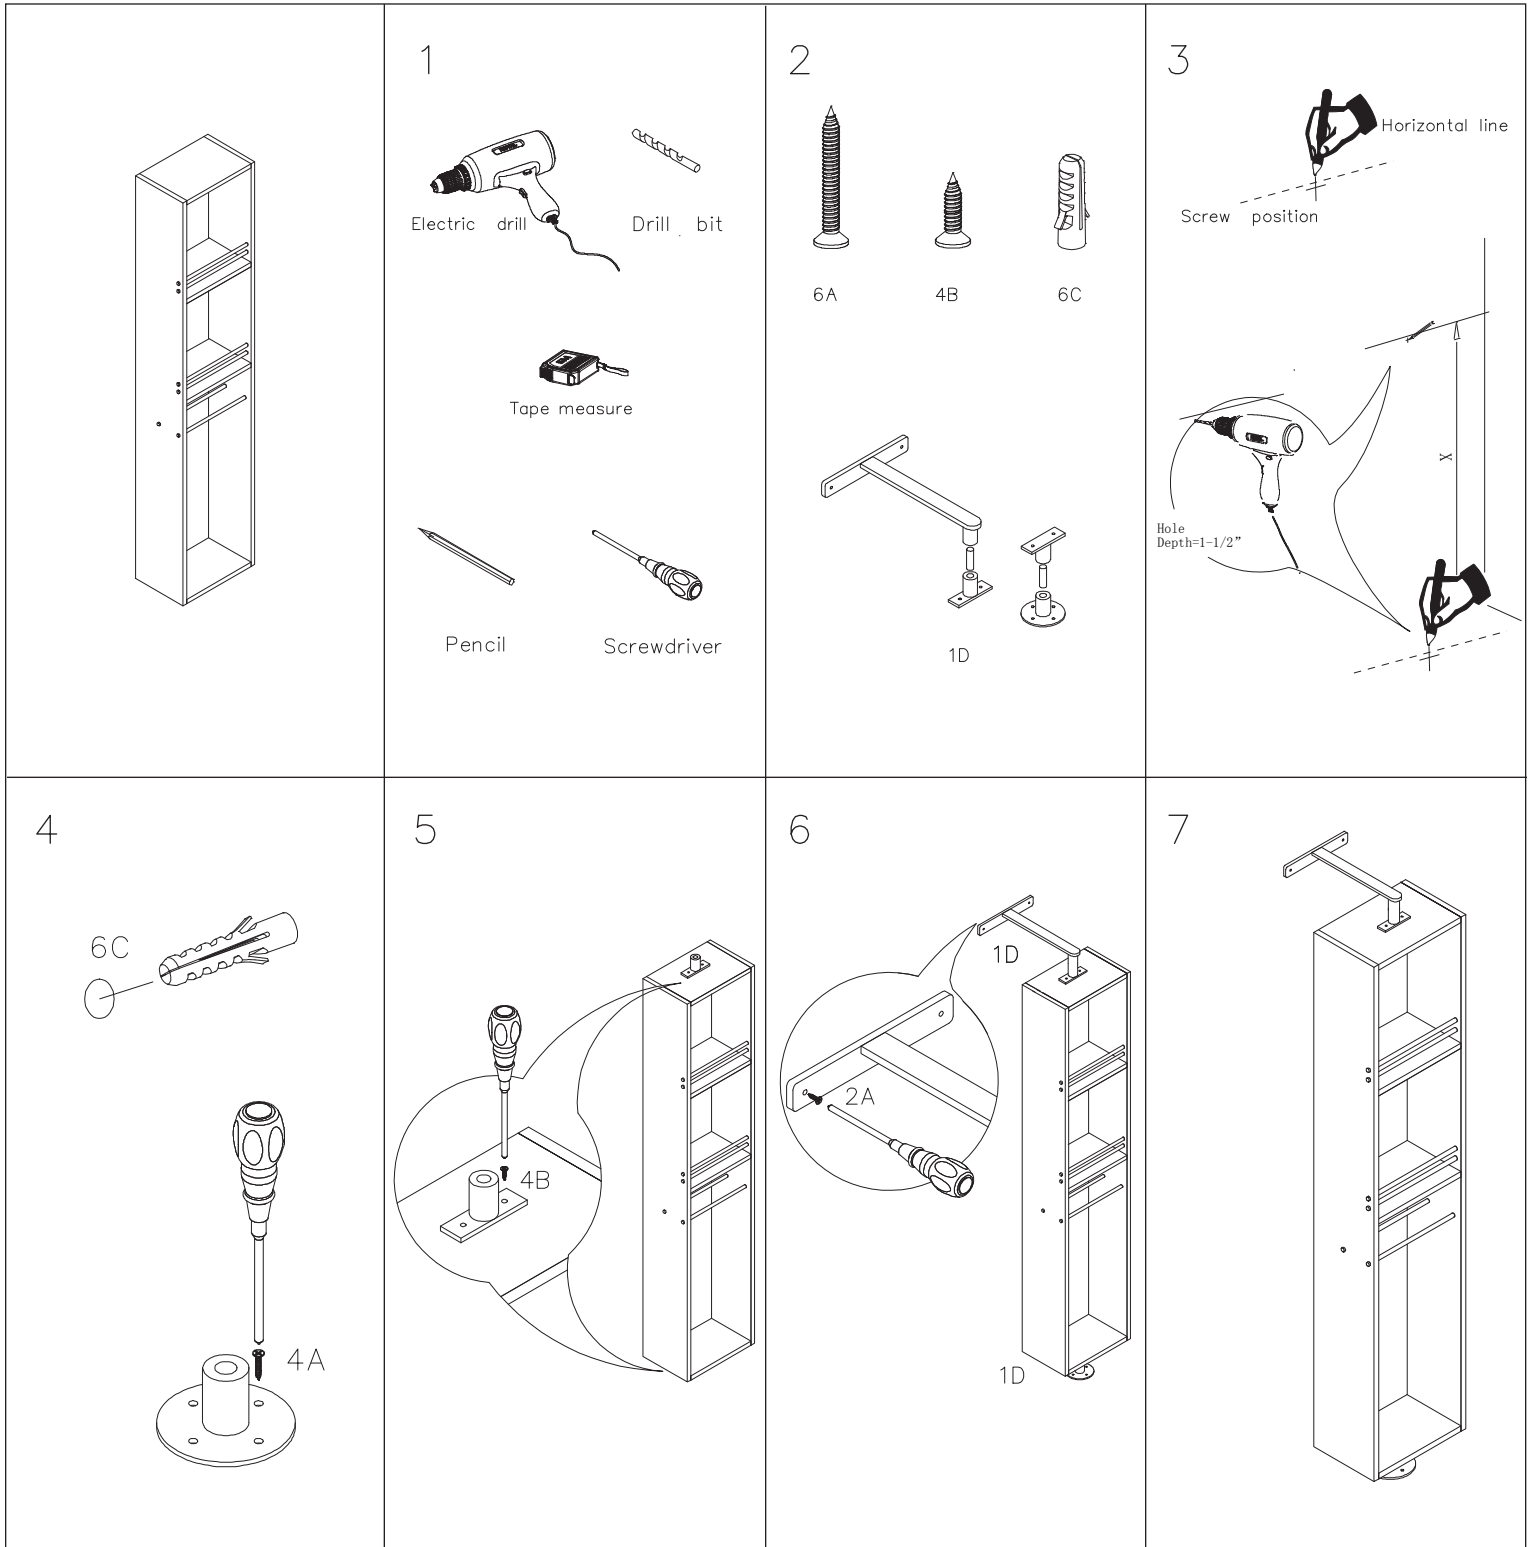

WYNDHAM COLLECTION

WC-V202 INSTALLATION GUIDE