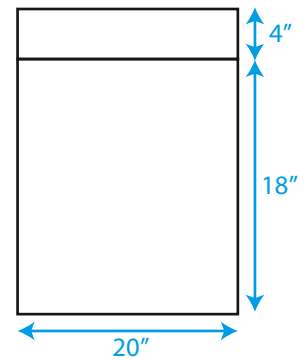

WYNDHAM COLLECTION

WC-R4300-30-SGL-RESIN