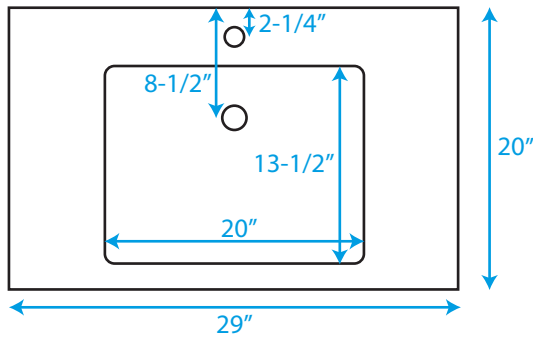

WYNDHAM COLLECTION

WC-R4300-30-SGL-RESIN