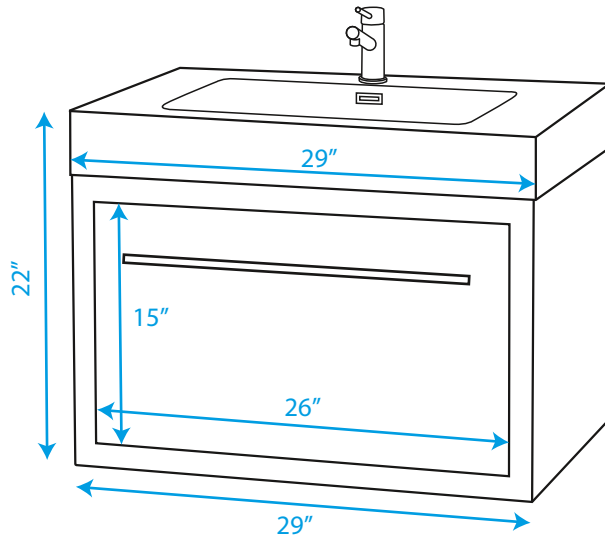

WYNDHAM COLLECTION

WC-R4300-30-SGL-RESIN