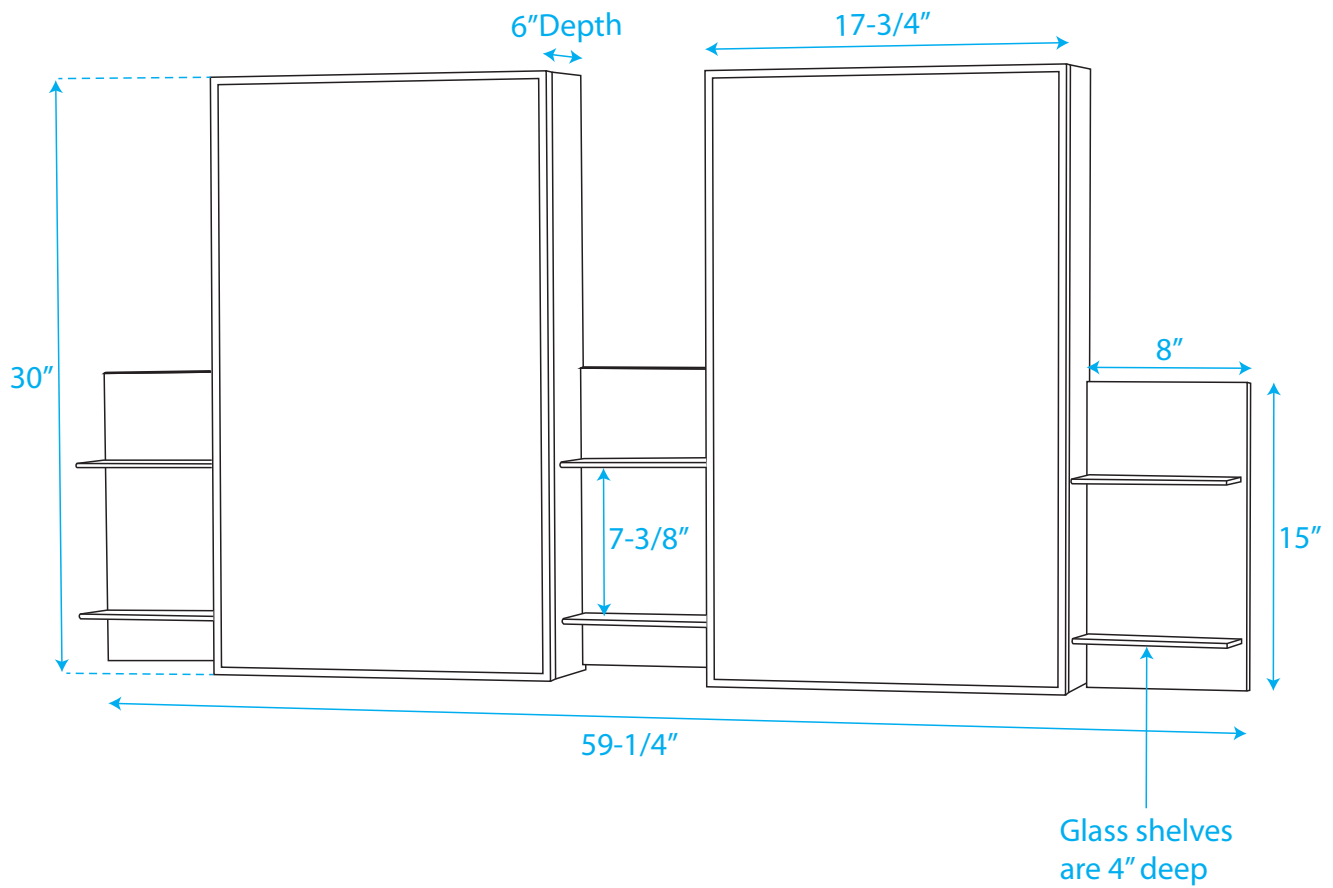

WYNDHAM COLLECTION

WC-R4100-MIRCAB-SET-60