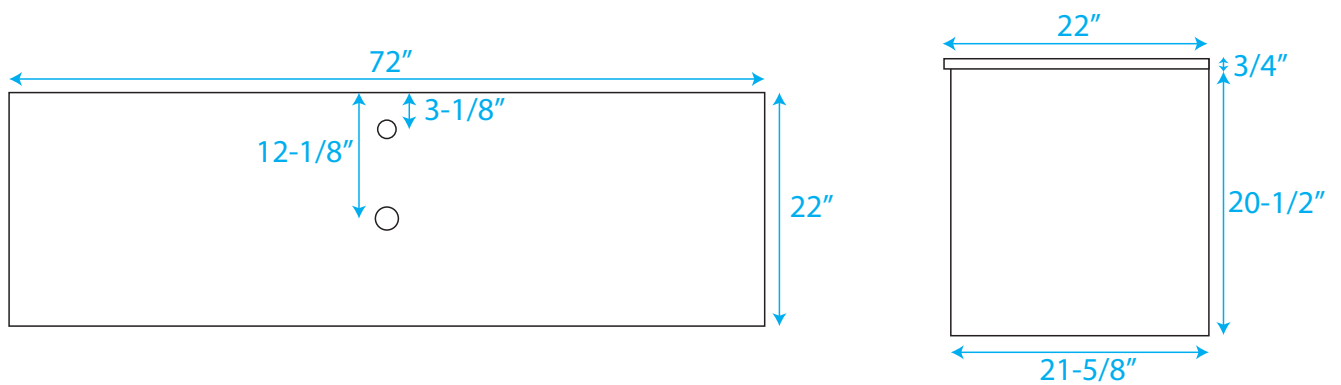

WYNDHAM COLLECTION

WC-R4100-72-SGL-OVER