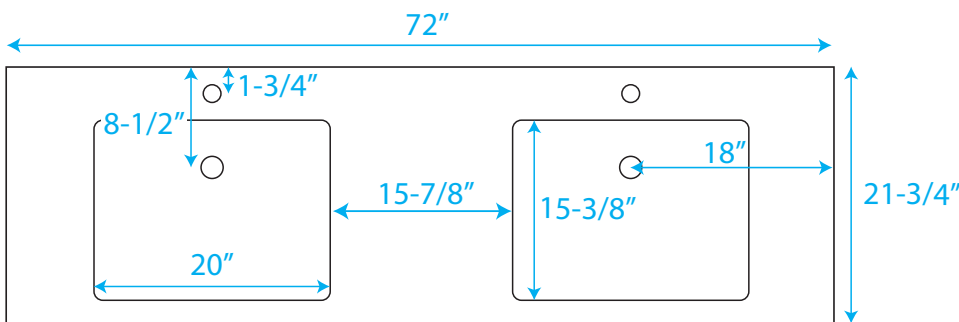

WYNDHAM COLLECTION

WC-R4100-72-DBL-RESIN