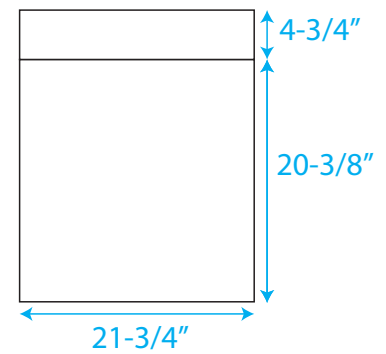

WYNDHAM COLLECTION

WC-R4100-72-DBL-RESIN