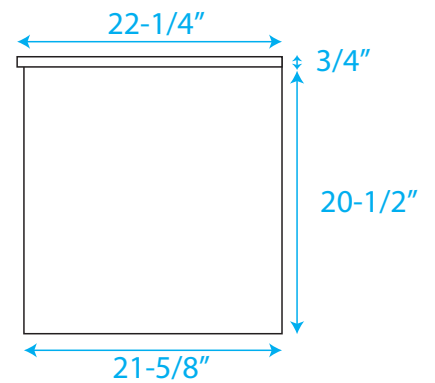

WYNDHAM COLLECTION

WC-R4100-72-DBL-OVER