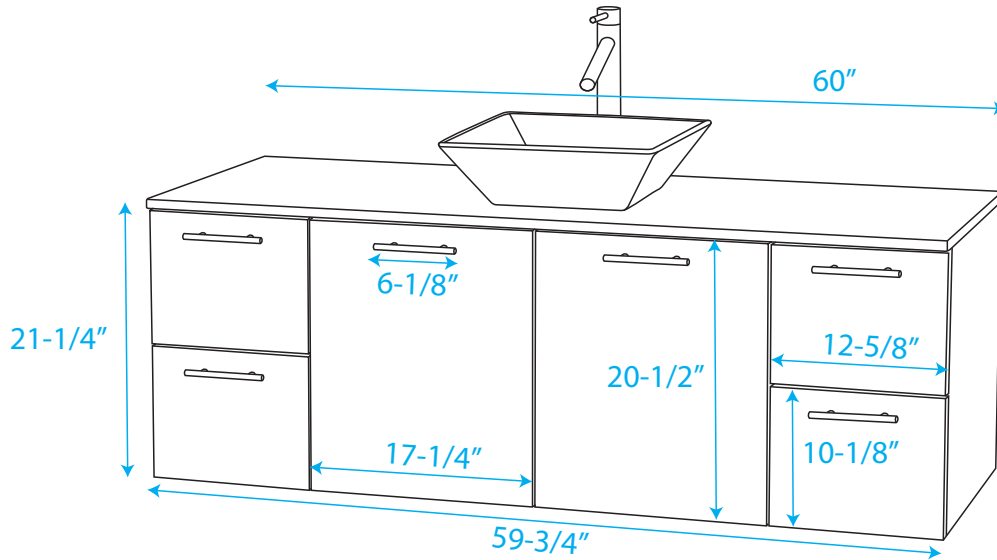

WYNDHAM COLLECTION

WC-R4100-60-SGL-OVER