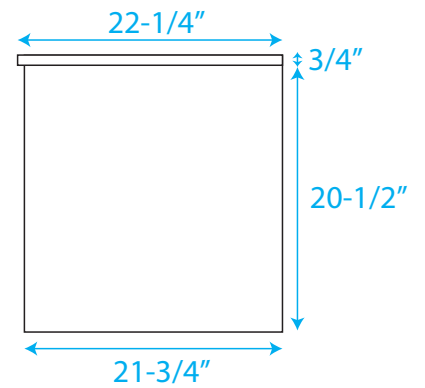

WYNDHAM COLLECTION

WC-R4100-60-SGL-OVER