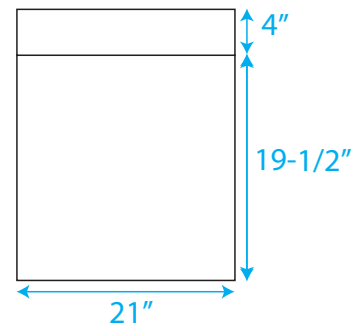

# WYNDHAM COLLECTION

WC-R4100-48-RESIN