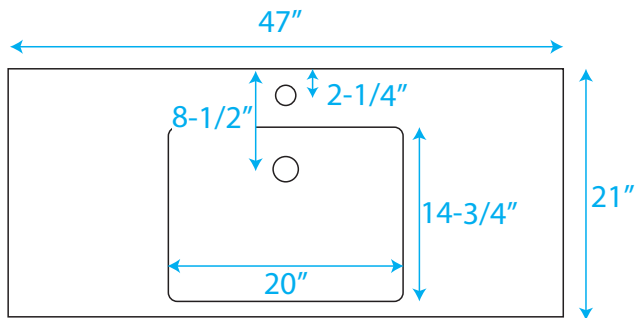

# WYNDHAM COLLECTION

WC-R4100-48-RESIN