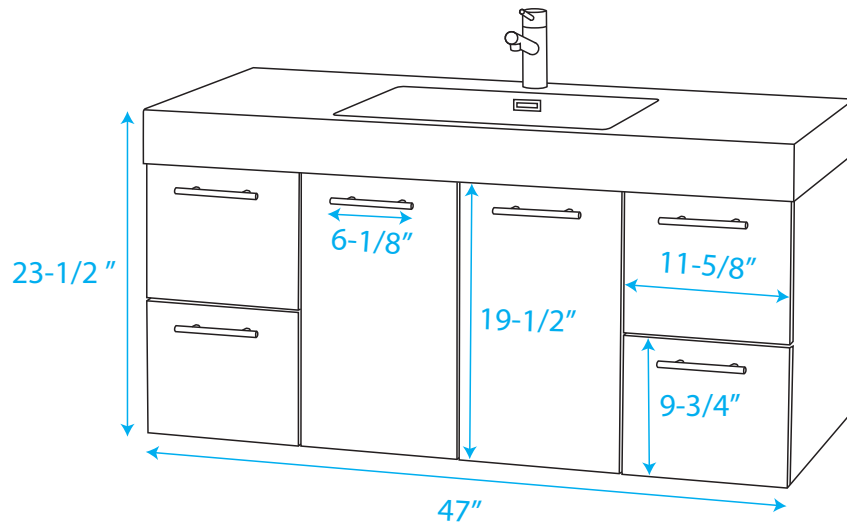

# WYNDHAM COLLECTION

WC-R4100-48-RESIN