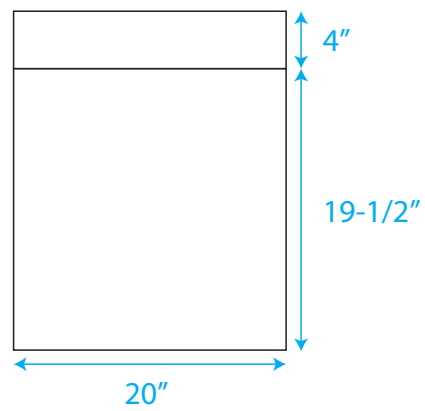

WYNDHAM COLLECTION

WC-R4100-30-RESIN