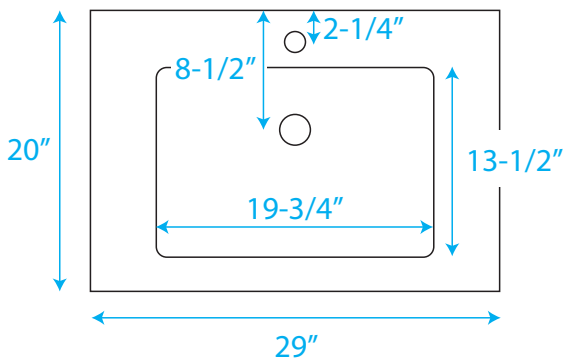

WYNDHAM COLLECTION

WC-R4100-30-RESIN