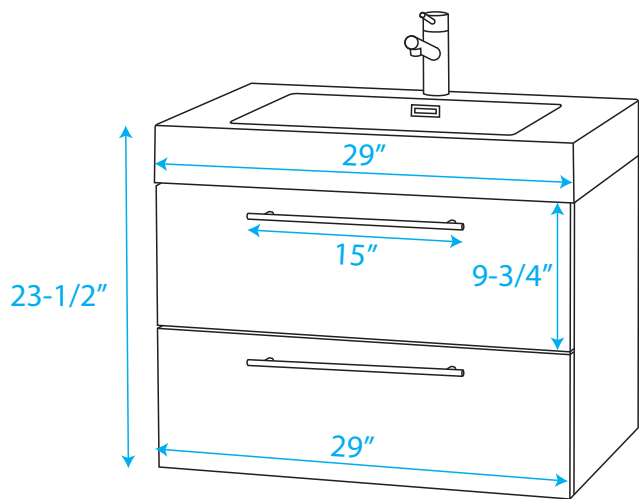

WYNDHAM COLLECTION

WC-R4100-30-RESIN