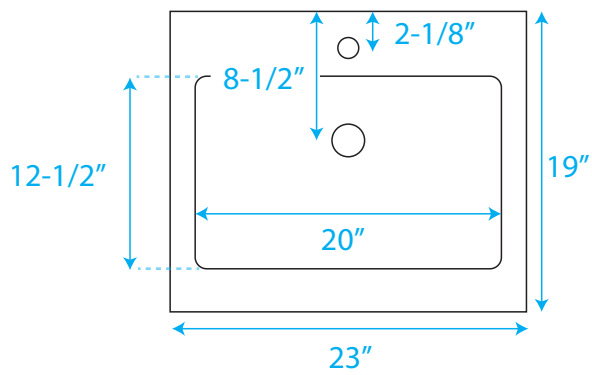

WYNDHAM COLLECTION

WC-R4100-24-RESIN