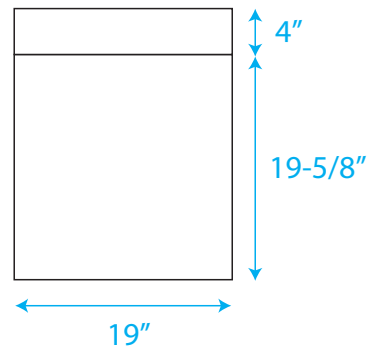

WYNDHAM COLLECTION

WC-R4100-24-RESIN