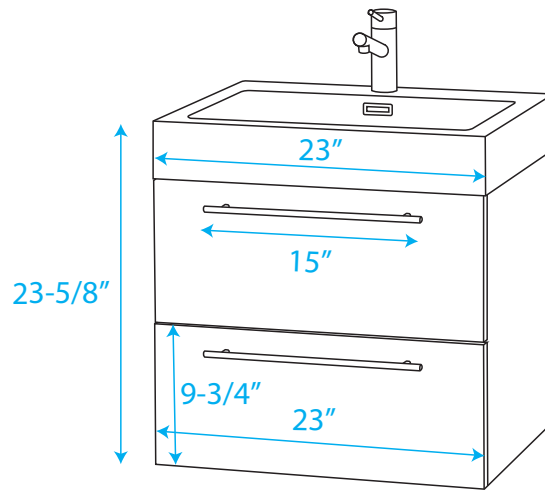

WYNDHAM COLLECTION

WC-R4100-24-RESIN