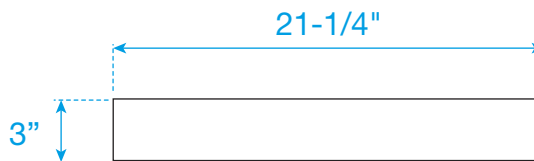

WYNDHAM COLLECTION

Edge Profile - Eased

Note - All Measurements are $\pm 1/4"$.

Side splash is reversible.

Replacement for Wyndham Collection products.

Products from other brands may not be compatible.

Quartz is created in batches and slight variations from batch to batch are possible.

We cannot guarantee an exact match to your existing counter.

WC-QCR-SS