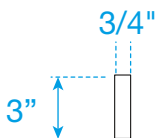

WYNDHAM COLLECTION

Edge Profile - Eased

Note - All Measurements are $\pm 1/4"$.

Side splash is reversible.

Replacement for Wyndham Collection products.

Products from other brands may not be compatible.

Quartz is created in batches and slight variations from batch to batch are possible.

We cannot guarantee an exact match to your existing counter.

WC-QCR-SS