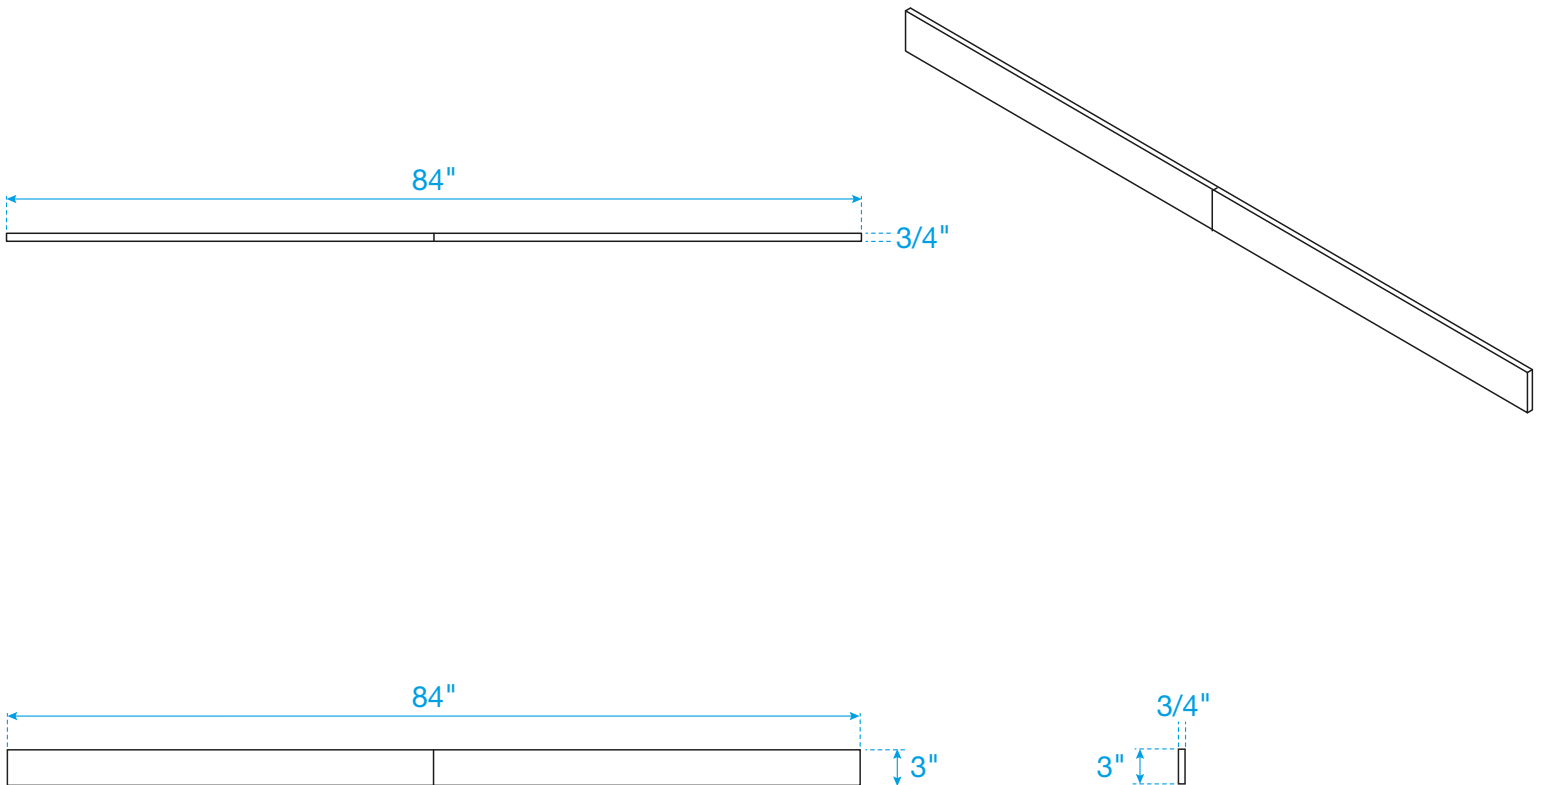

WYNDHAM COLLECTION

Edge Profile - Eased

Note - All Measurements are $\pm 1/4"$.

Due to the high probability of breakage, **the backsplash comes in two pieces**, cut from the same piece.

Replacement for Wyndham Collection products.

Products from other brands may not be compatible.

Quartz is created in batches and slight variations from batch to batch are possible.

We cannot guarantee an exact match to your existing counter.

WC-QCR-84-BS