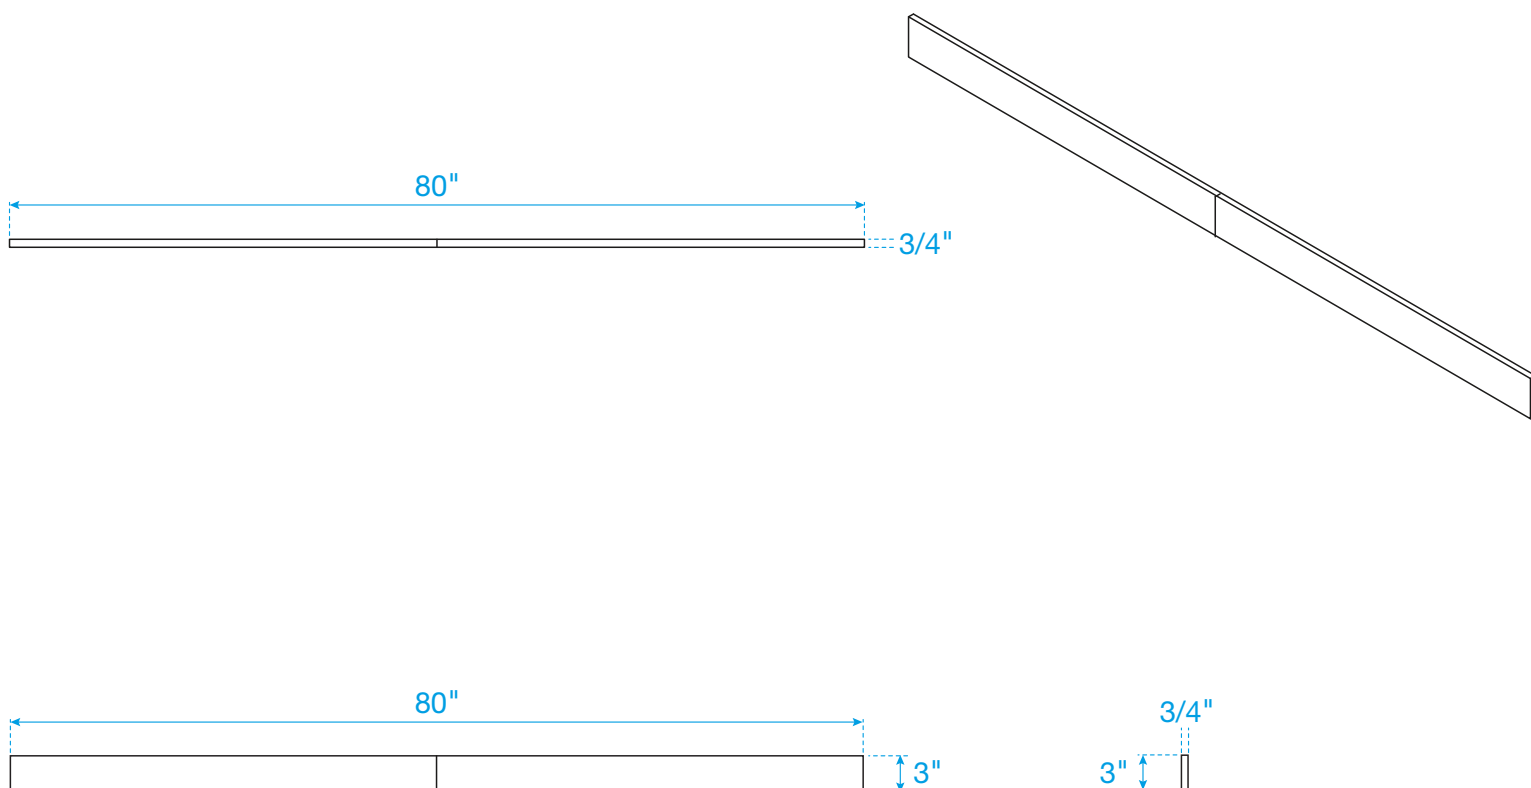

WYNDHAM COLLECTION

Edge Profile - Eased

Note - All Measurements are $\pm 1/4"$.

Due to the high probability of breakage, **the backsplash comes in two pieces**, cut from the same piece.

Replacement for Wyndham Collection products.

Products from other brands may not be compatible.

Quartz is created in batches and slight variations from batch to batch are possible.

We cannot guarantee an exact match to your existing counter.

WC-QCR-80-BS