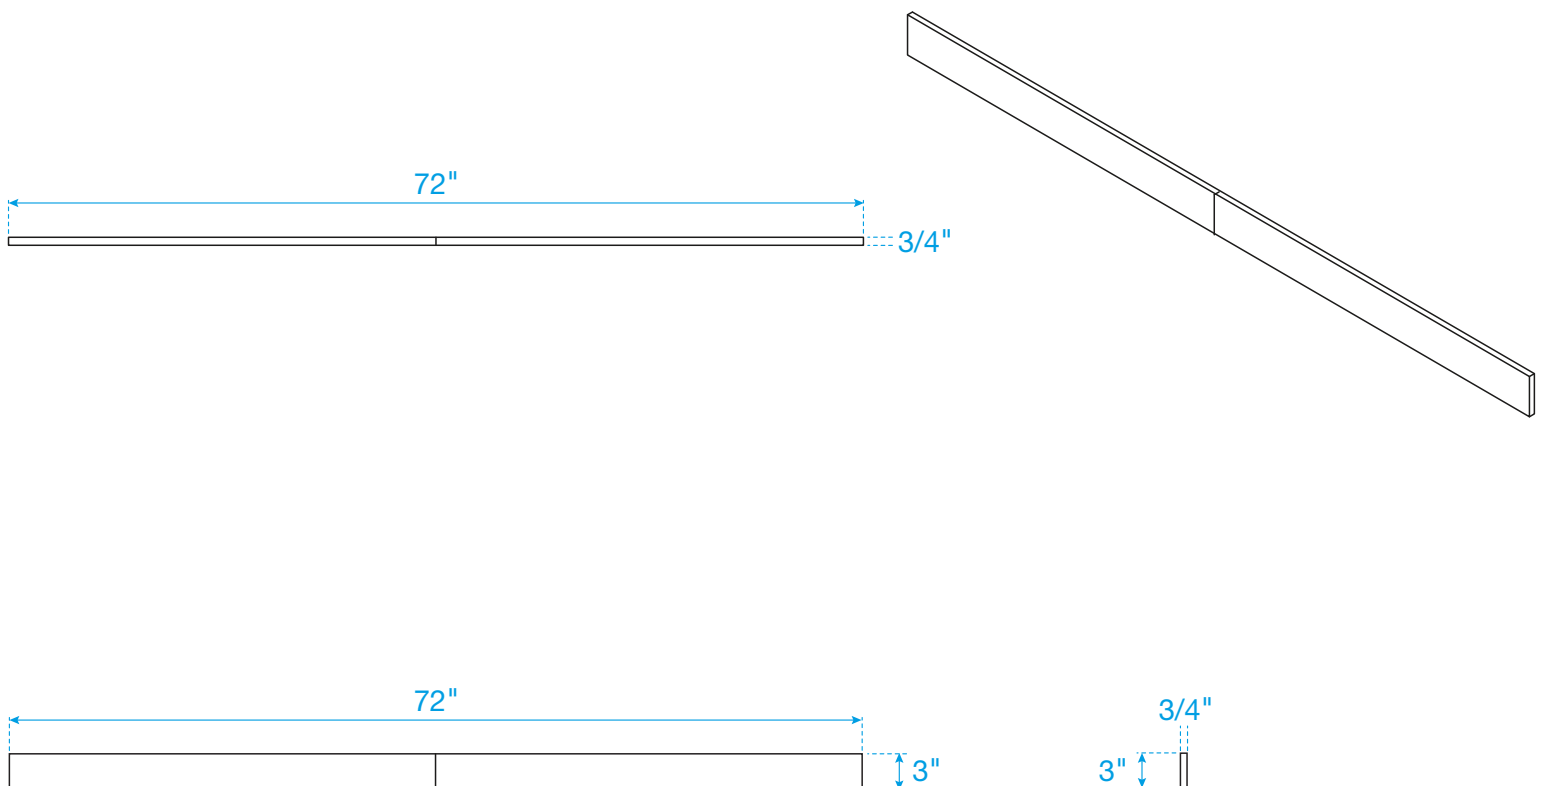

WYNDHAM COLLECTION

Edge Profile - Eased

Note - All Measurements are $\pm 1/4"$.

Due to the high probability of breakage, **the backsplash comes in two pieces**, cut from the same piece.

Replacement for Wyndham Collection products.

Products from other brands may not be compatible.

Quartz is created in batches and slight variations from batch to batch are possible.

We cannot guarantee an exact match to your existing counter.

WC-QCR-72-BS