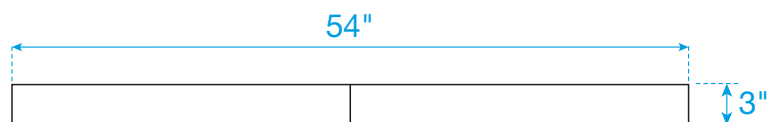

WYNDHAM COLLECTION

Edge Profile - Eased

Note - All Measurements are $\pm 1/4"$.

Due to the high probability of breakage, **the backsplash comes in two pieces**, cut from the same piece.

Replacement for Wyndham Collection products.

Products from other brands may not be compatible.

Quartz is created in batches and slight variations from batch to batch are possible.

We cannot guarantee an exact match to your existing counter.

WC-QCR-54-BS