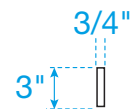

WYNDHAM COLLECTION

Edge Profile - Eased

Note - All Measurements are $\pm 1/4"$.

Replacement for Wyndham Collection products.

Products from other brands may not be compatible.

Quartz is created in batches and slight variations from batch to batch are possible.

We cannot guarantee an exact match to your existing counter.

WC-QCR-42-BS