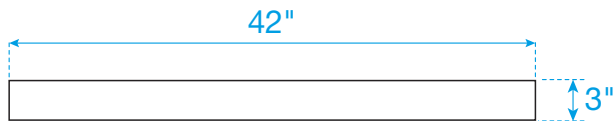

WYNDHAM COLLECTION

Edge Profile - Eased

Note - All Measurements are $\pm 1/4"$.

Replacement for Wyndham Collection products.

Products from other brands may not be compatible.

Quartz is created in batches and slight variations from batch to batch are possible.

We cannot guarantee an exact match to your existing counter.

WC-QCR-42-BS