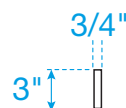

WYNDHAM COLLECTION

Edge Profile - Eased

Note - All Measurements are $\pm 1/4"$.

Replacement for Wyndham Collection products.

Products from other brands may not be compatible.

Quartz is created in batches and slight variations from batch to batch are possible.

We cannot guarantee an exact match to your existing counter.

WC-QCR-36-BS