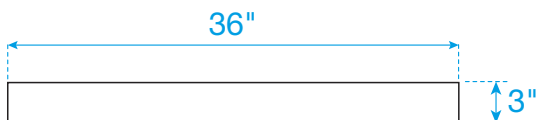

WYNDHAM COLLECTION

Edge Profile - Eased

Note - All Measurements are $\pm 1/4"$.

Replacement for Wyndham Collection products.

Products from other brands may not be compatible.

Quartz is created in batches and slight variations from batch to batch are possible.

We cannot guarantee an exact match to your existing counter.

WC-QCR-36-BS