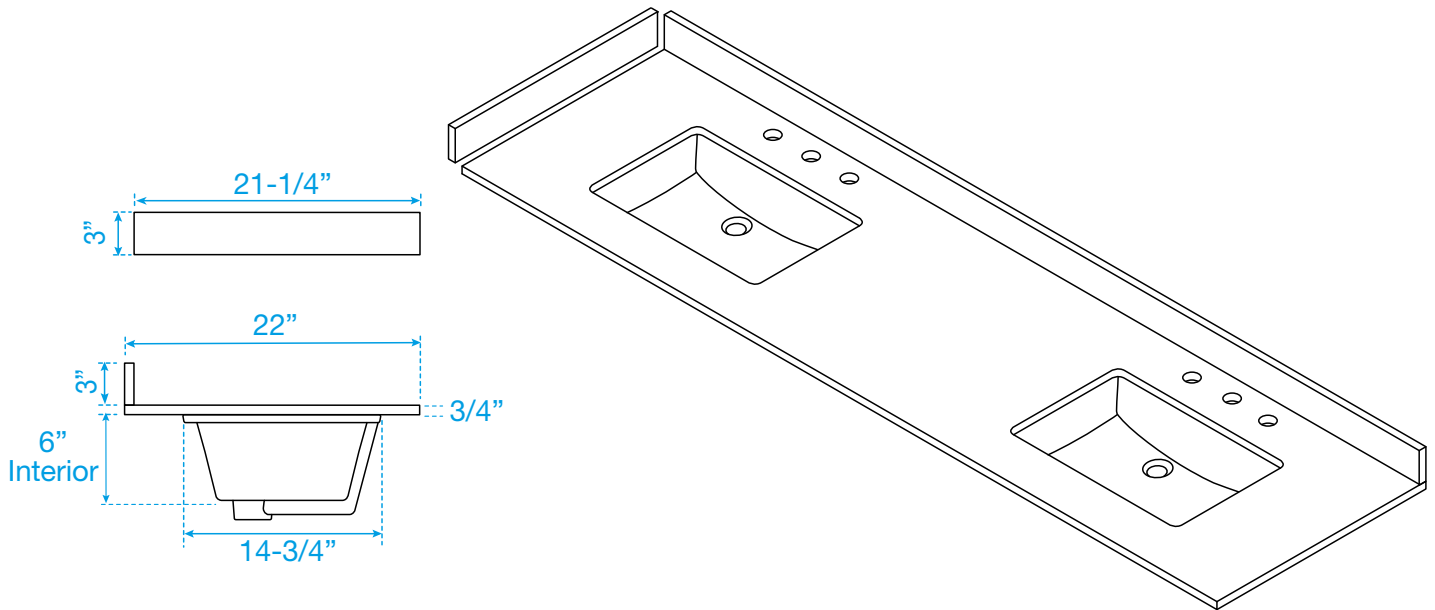

WYNDHAM COLLECTION

Note: Side splash is reversible. Due to high probability of breakage, the backsplash comes in two pieces, cut from the same piece. All measurements are $\pm 1/4$ ".

WC-QC3-80-DBL-TOP