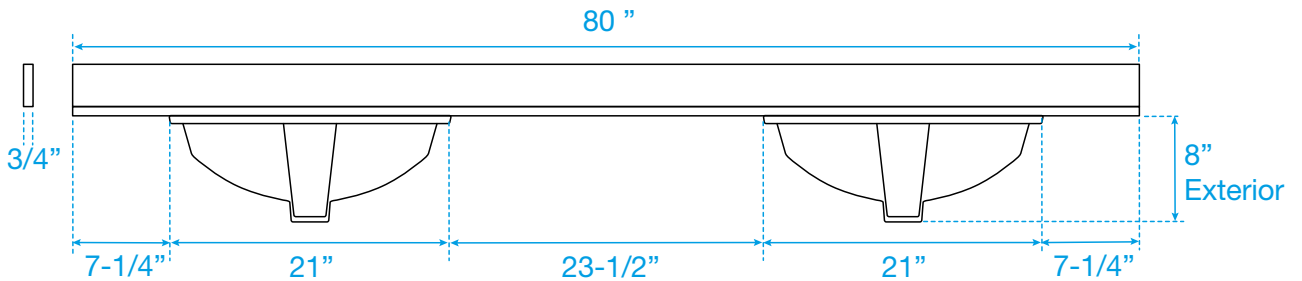

WYNDHAM COLLECTION

Note: Side splash is reversible. Due to high probability of breakage, the backsplash comes in two pieces, cut from the same piece. All measurements are $\pm 1/4$ ".

WC-QC3-80-DBL-TOP