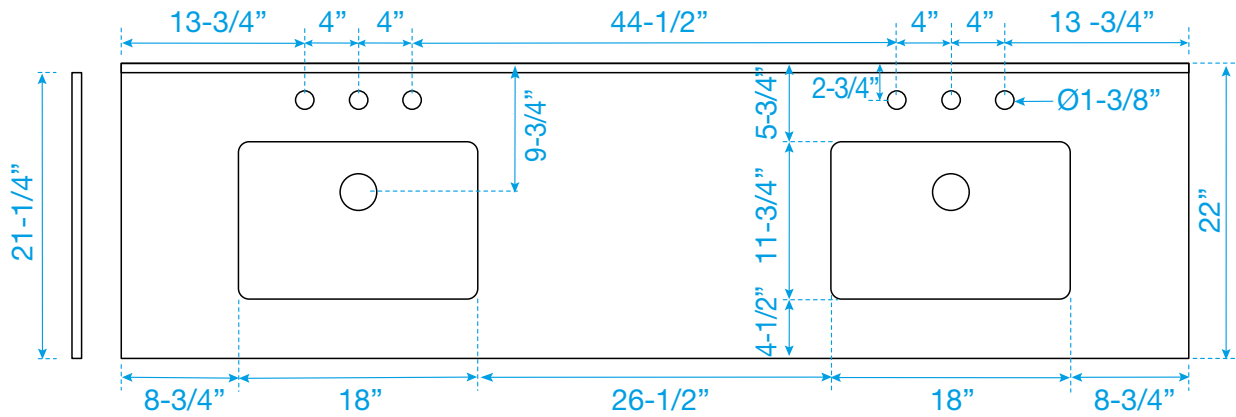

WYNDHAM COLLECTION

Note: Side splash is reversible. Due to high probability of breakage, the backsplash comes in two pieces, cut from the same piece. All measurements are $\pm 1/4$ ".

WC-QC3-80-DBL-TOP