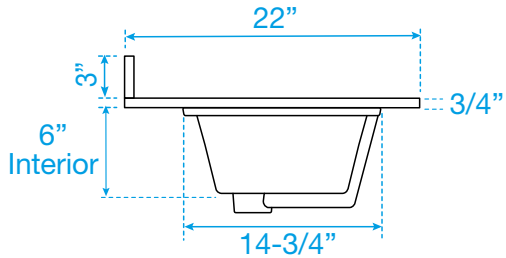

WYNDHAM COLLECTION

Note: Side splash is reversible. Due to high probability of breakage, the backsplash comes in two pieces, cut from the same piece. All measurements are $\pm 1/4$ ".

WC-QC3-80-DBL-TOP