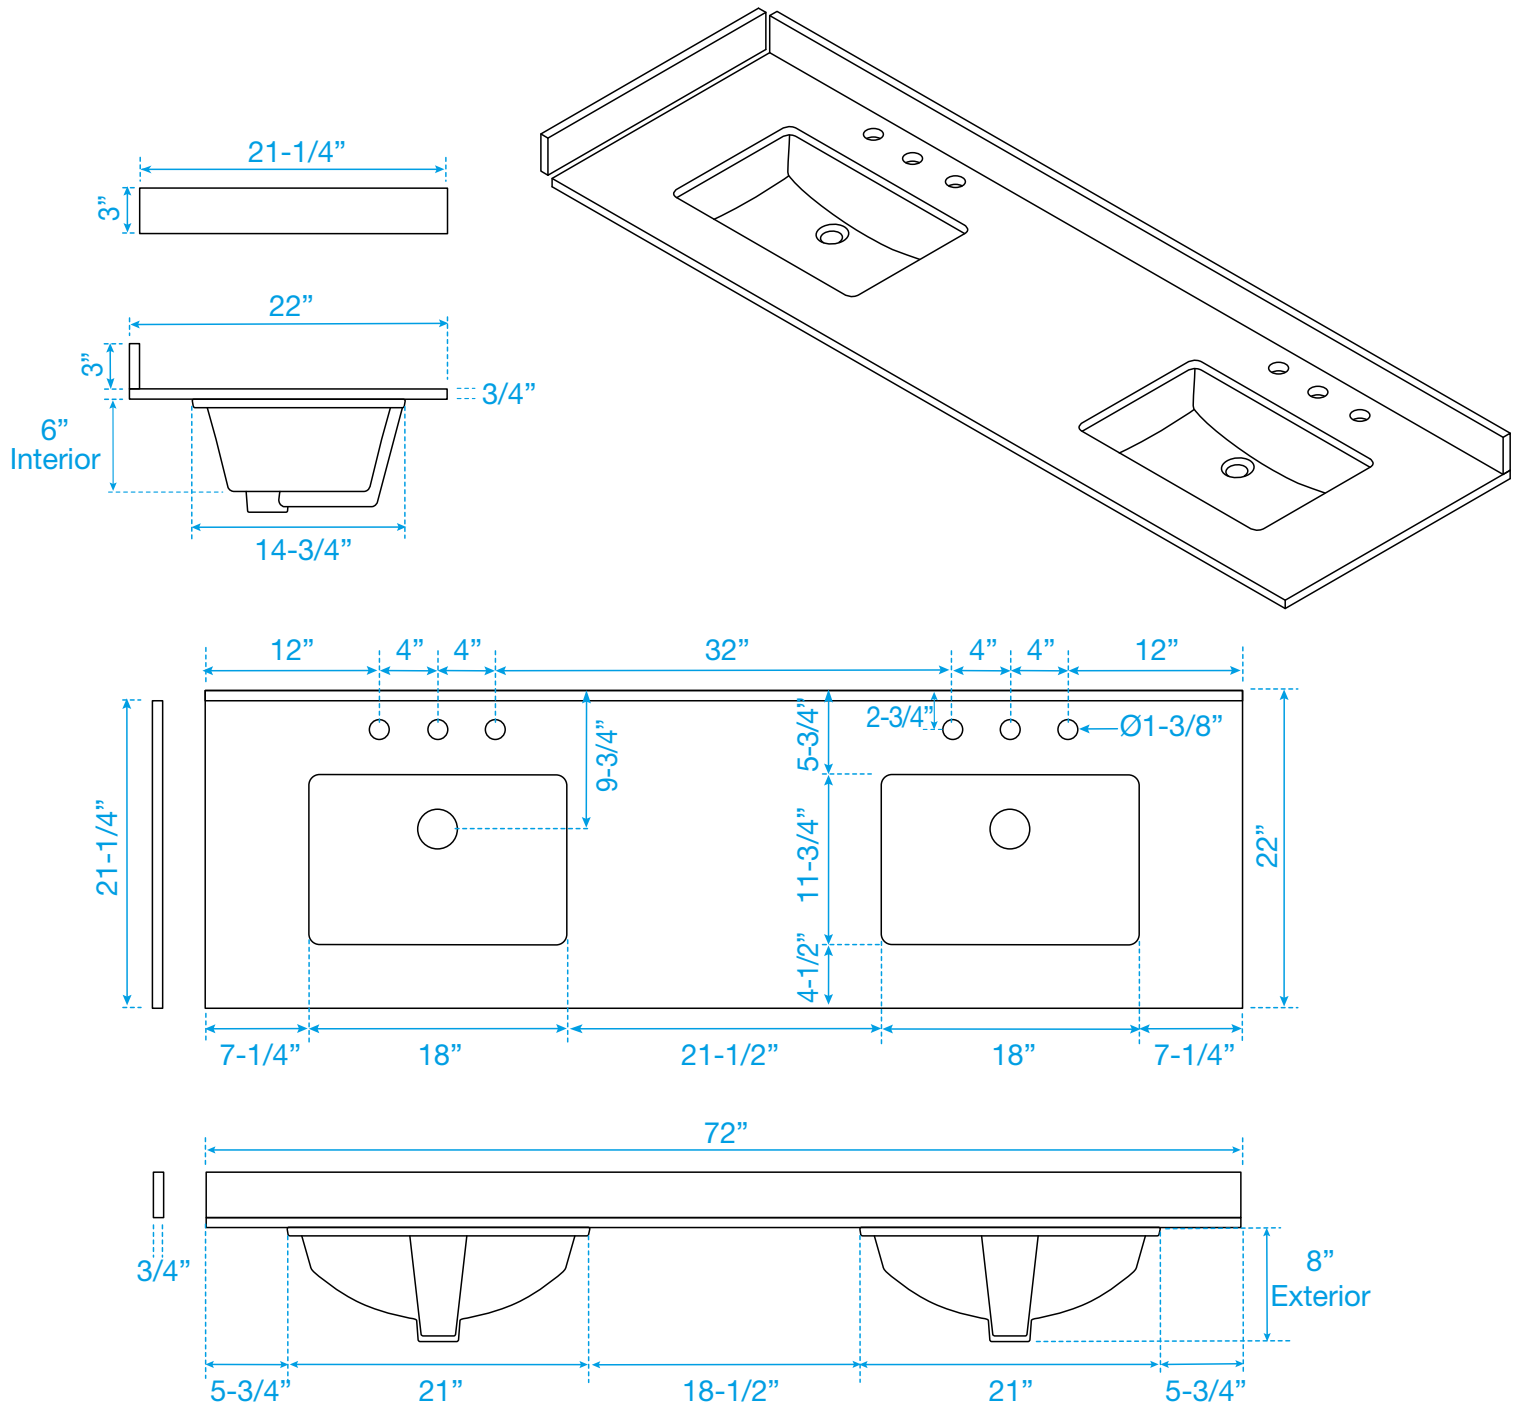

WYNDHAM COLLECTION

Note: Side splash is reversible. Due to high probability of breakage, the backsplash comes in two pieces, cut from the same piece. All measurements are $\pm 1/4"$.

WC-QC3-72-DBL-TOP