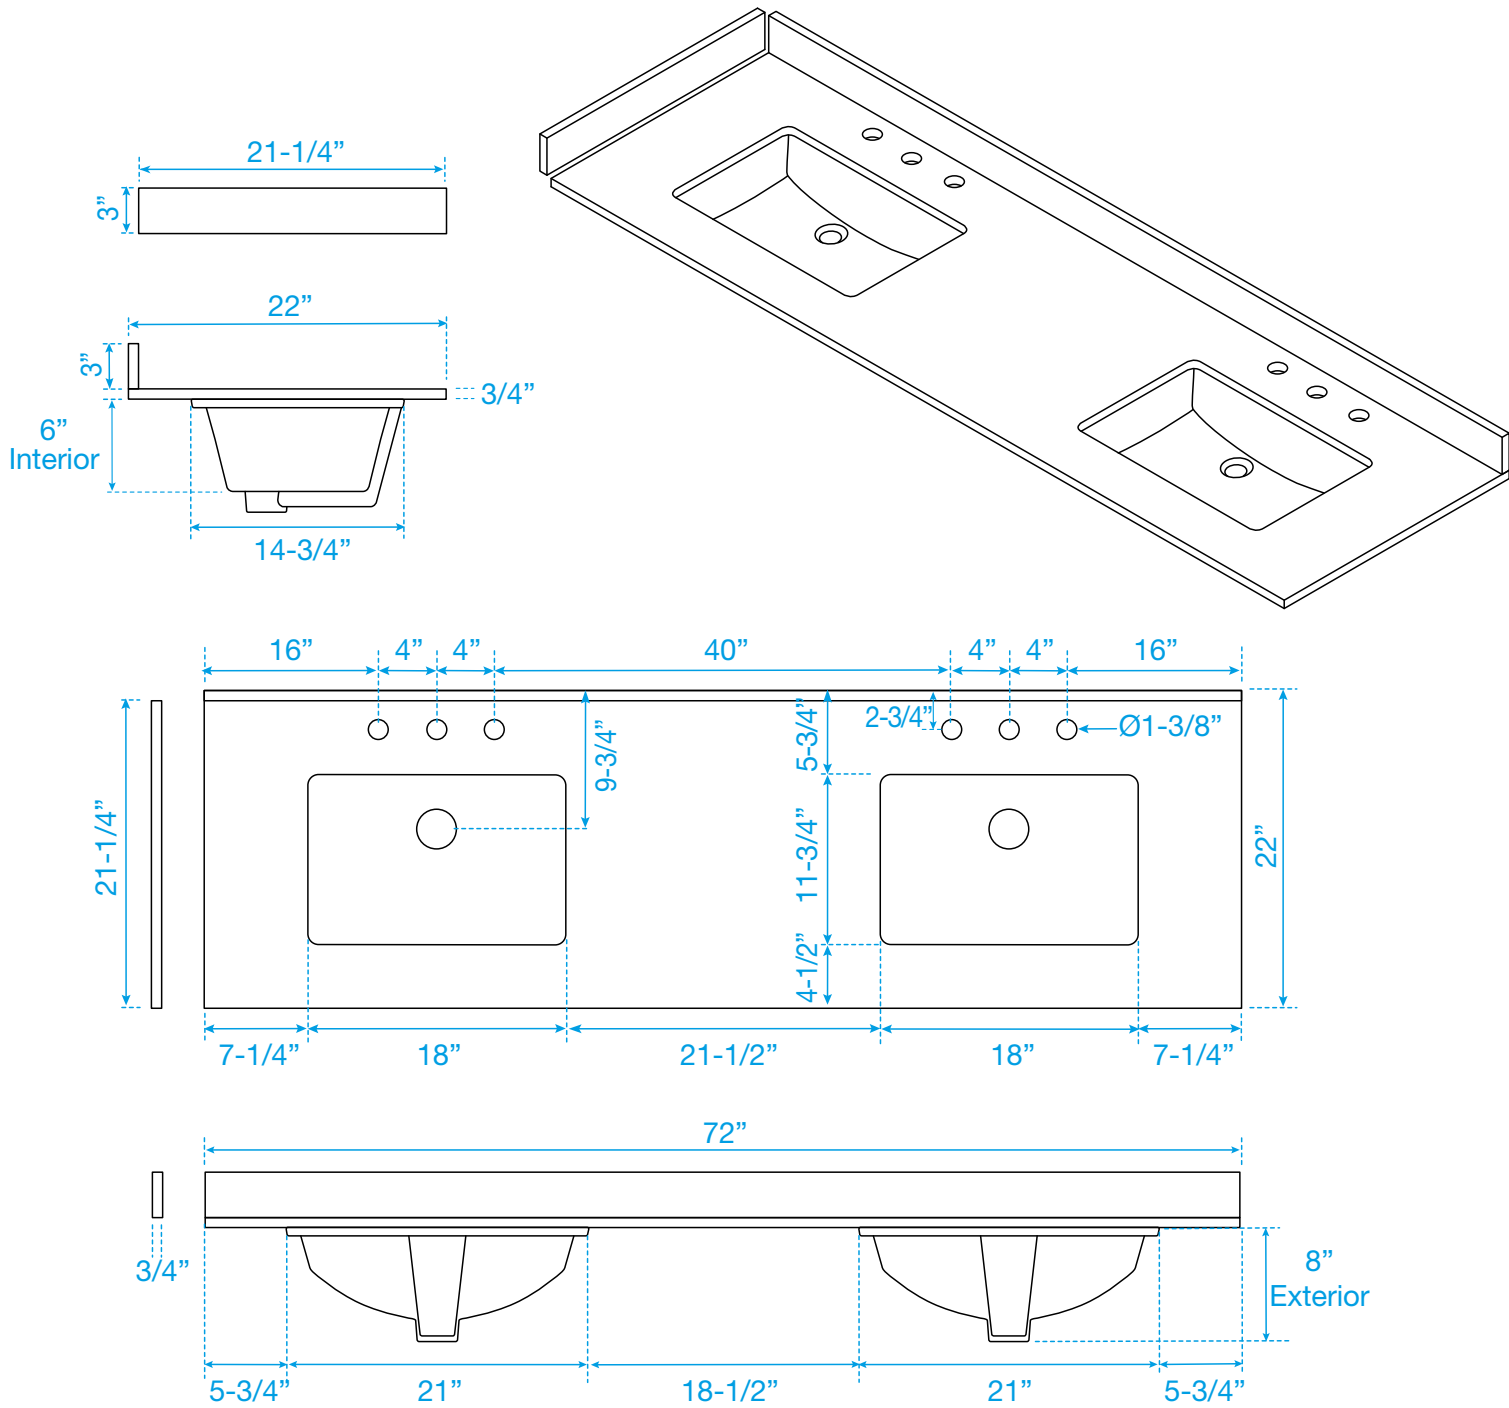

# WYNDHAM COLLECTION

Note: Side splash is reversible. Due to high probability of breakage, the backsplash comes in two pieces, cut from the same piece. All measurements are ± 1/4".

WC-QC3-72-DBL-TOP