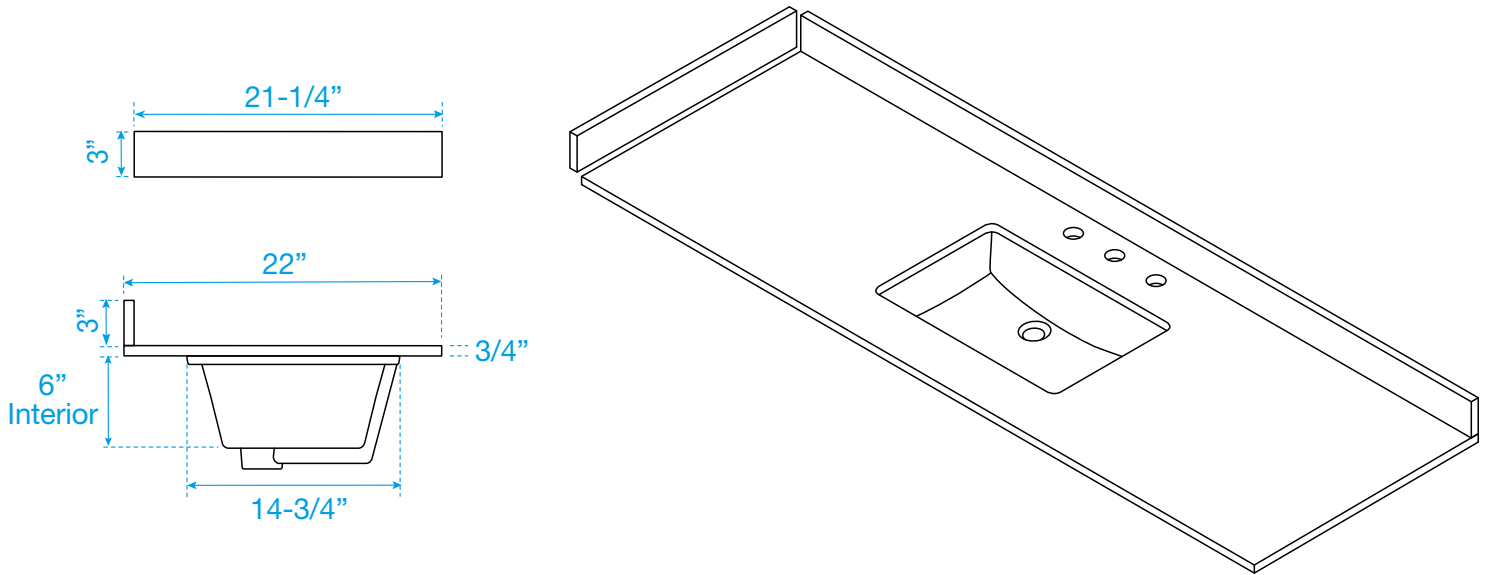

WYNDHAM COLLECTION

Note: Side splash is reversible. Due to high probability of breakage, the backsplash comes in two pieces, cut from the same piece. All measurements are $\pm 1/4"$.

WC-QC3-66-SGL-TOP