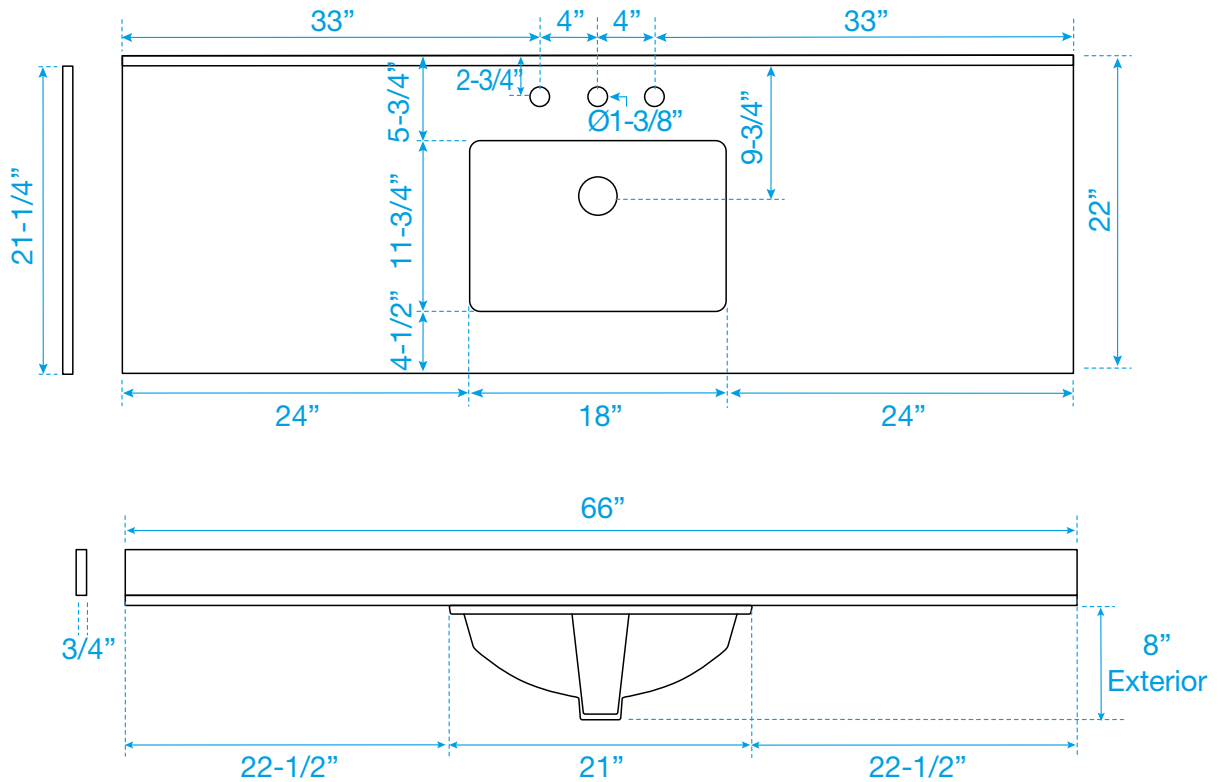

WYNDHAM COLLECTION

Note: Side splash is reversible. Due to high probability of breakage, the backsplash comes in two pieces, cut from the same piece. All measurements are $\pm 1/4"$.

WC-QC3-66-SGL-TOP