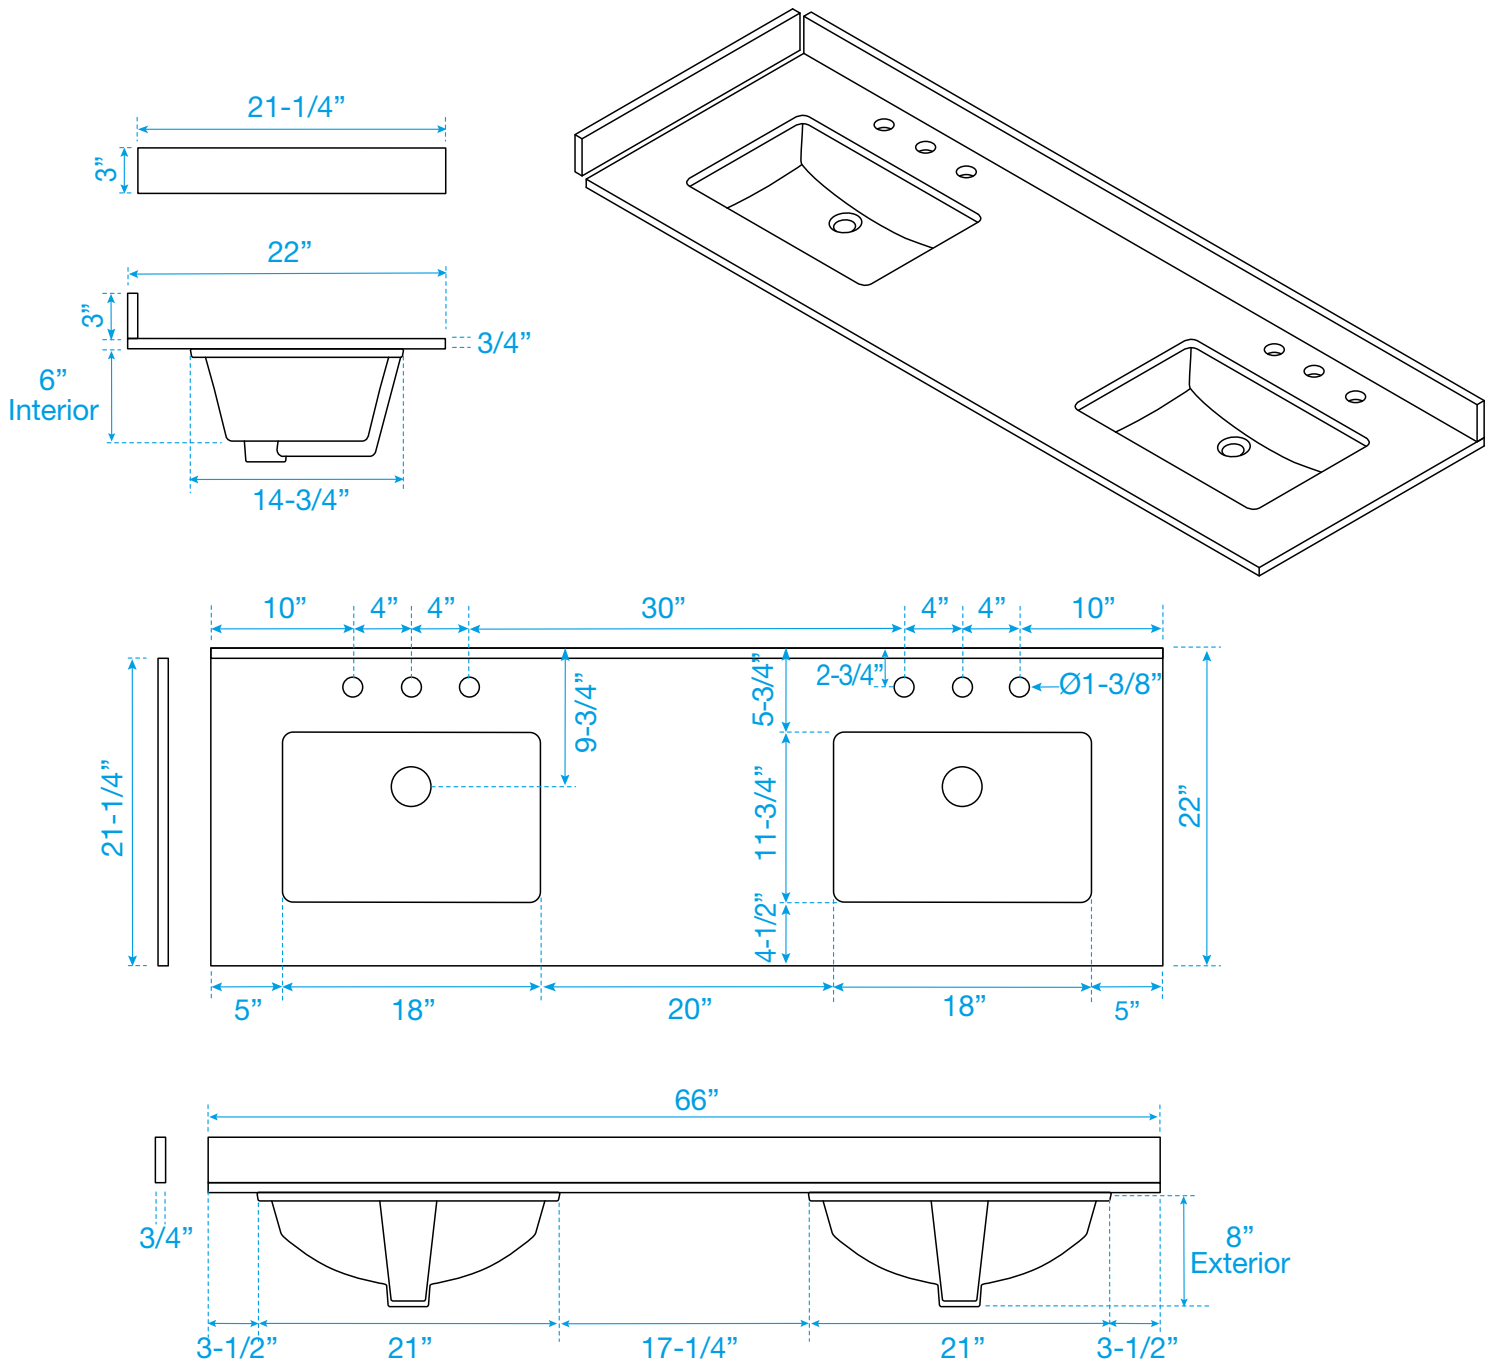

WYNDHAM COLLECTION

Note: Side splash is reversible. Due to high probability of breakage, the backsplash comes in two pieces, cut from the same piece. All measurements are $\pm 1/4"$.

WC-QC3-66-DBL-TOP