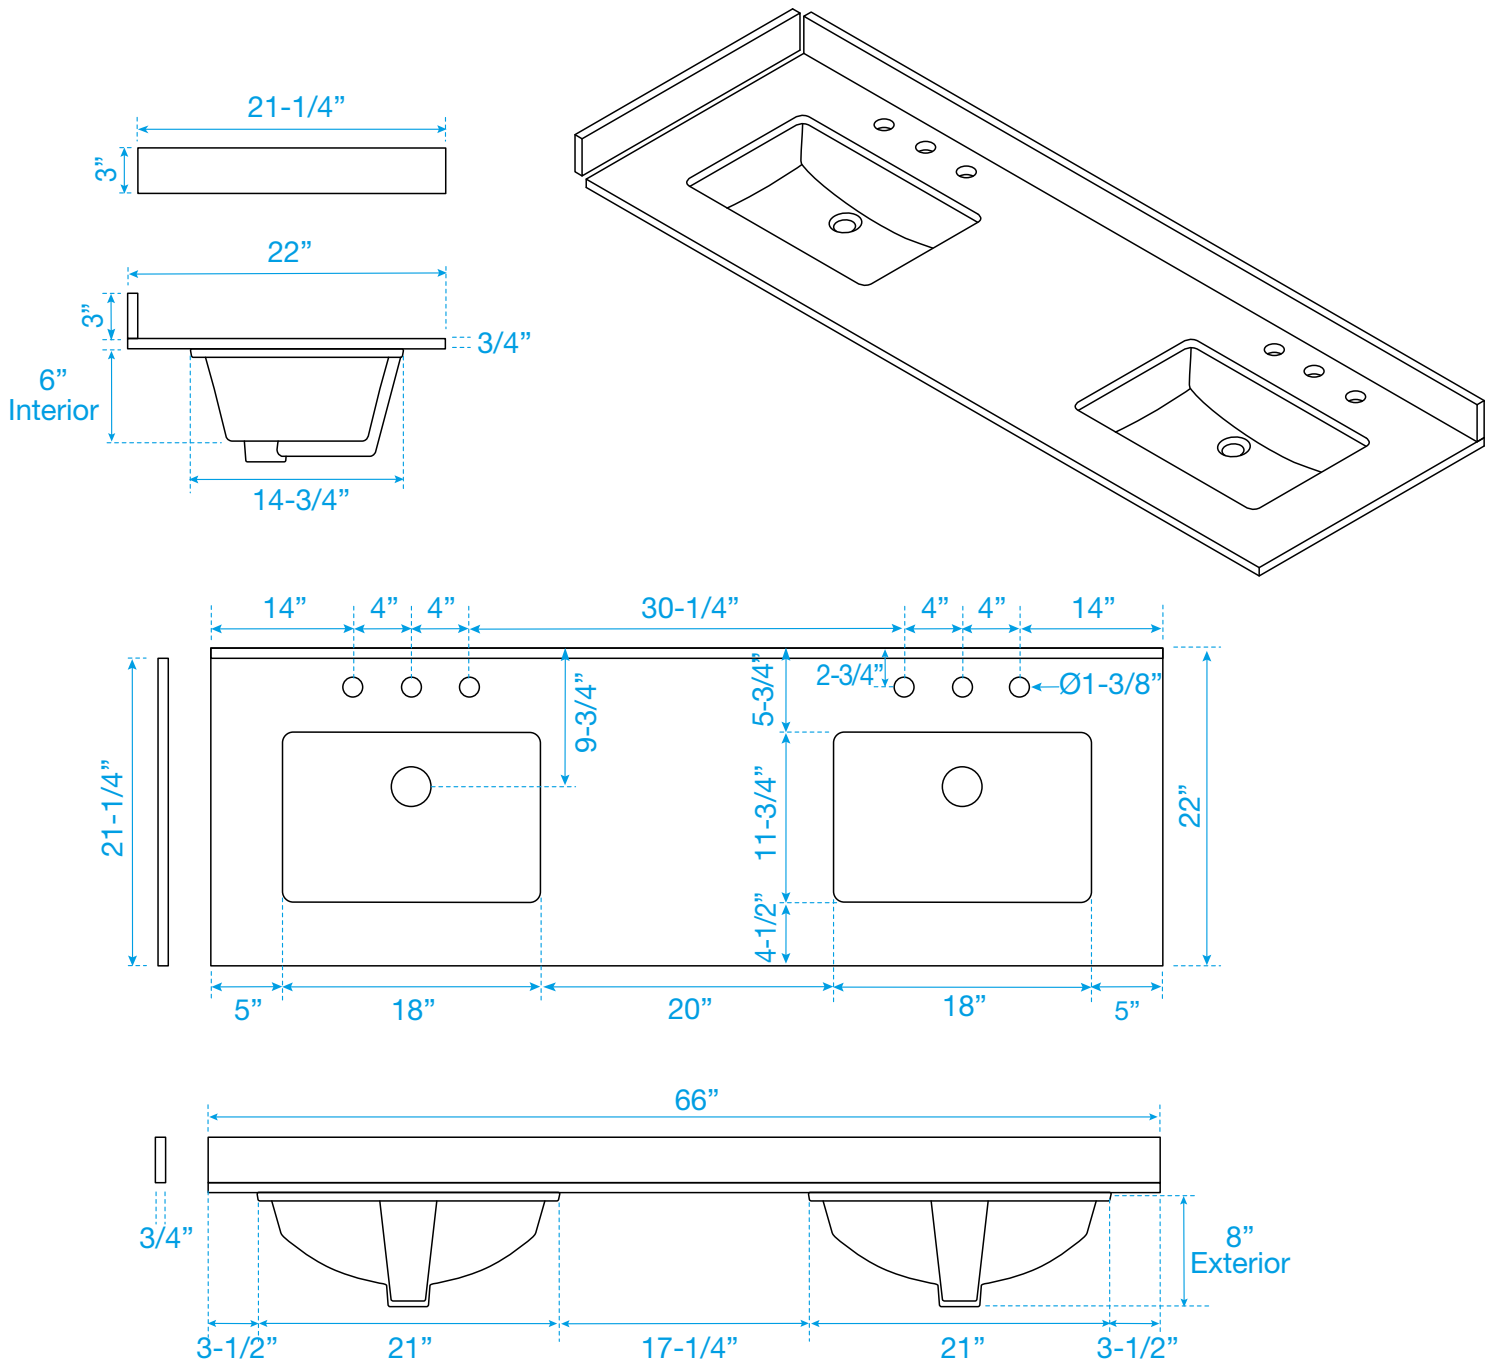

WYNDHAM COLLECTION

Note: Side splash is reversible. Due to high probability of breakage, the backsplash comes in two pieces, cut from the same piece. All measurements are $\pm 1/4"$.

WC-QC3-66-DBL-TOP