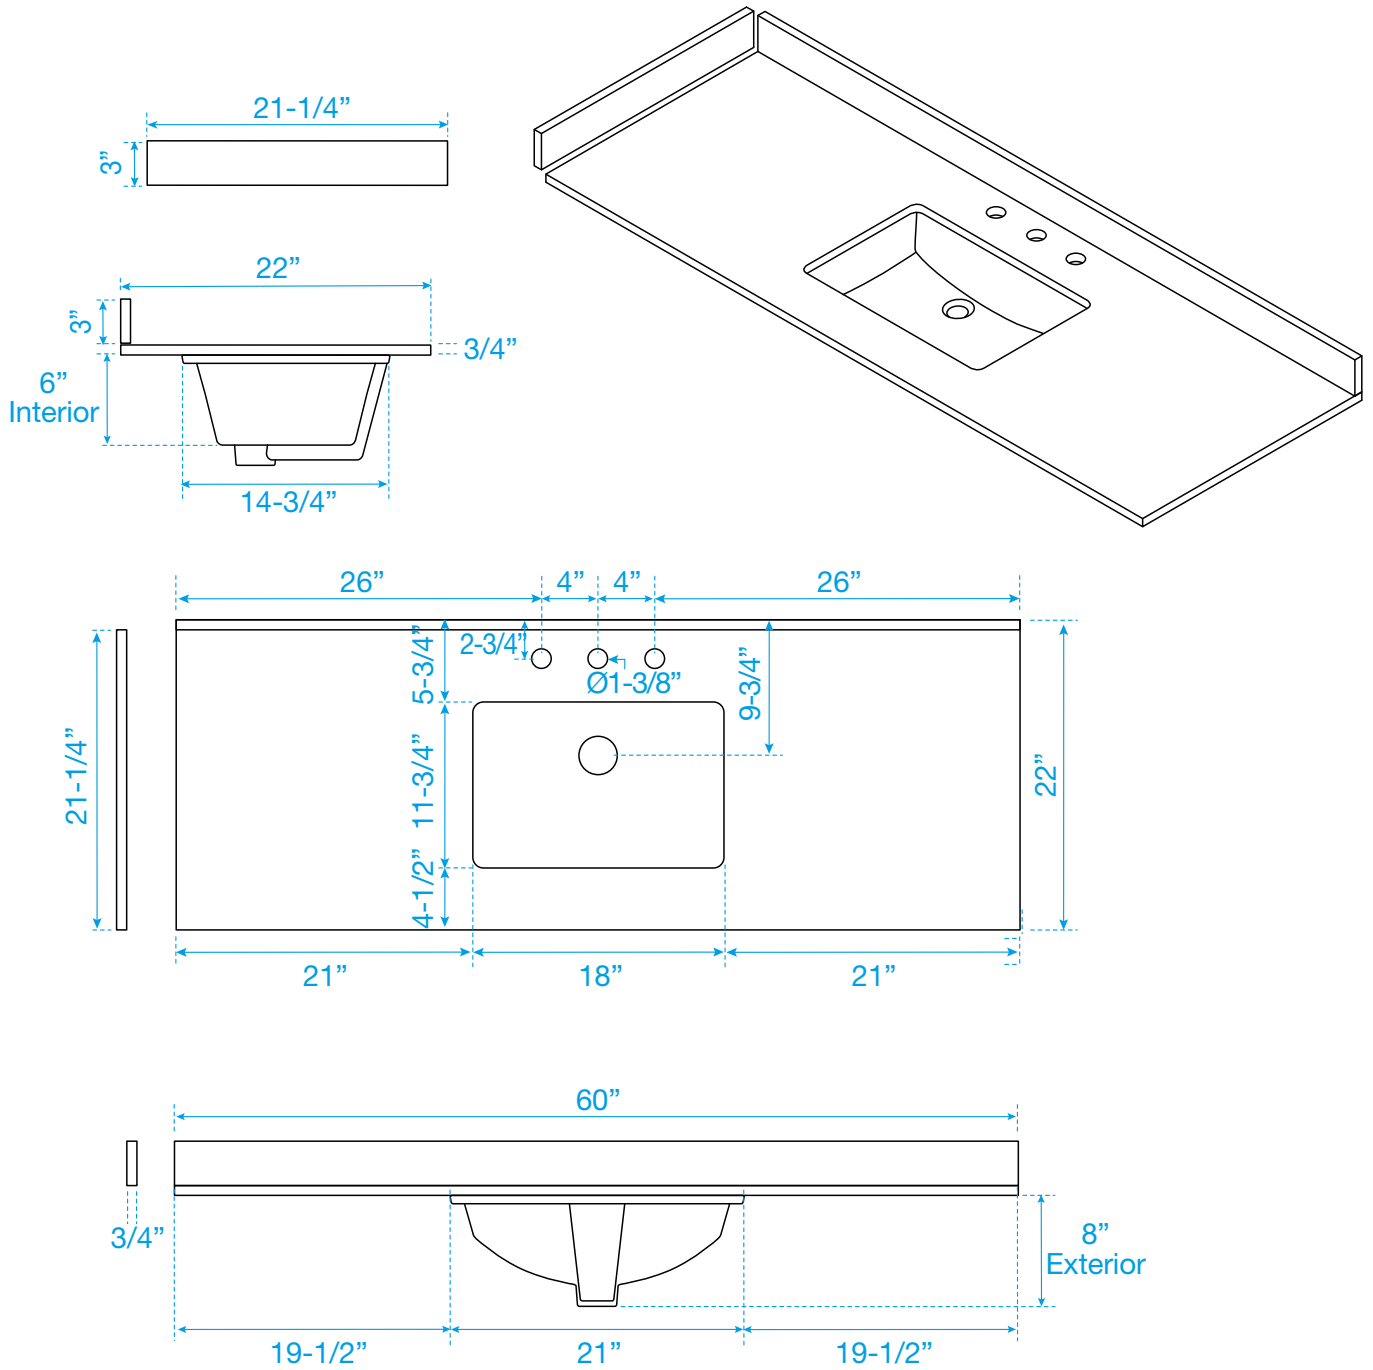

WYNDHAM COLLECTION

Note: Side splash is reversible. Due to high probability of breakage, the backsplash comes in two pieces, cut from the same piece. All measurements are $\pm 1/4\text{"}$.

WC-QC3-60-SGL-TOP