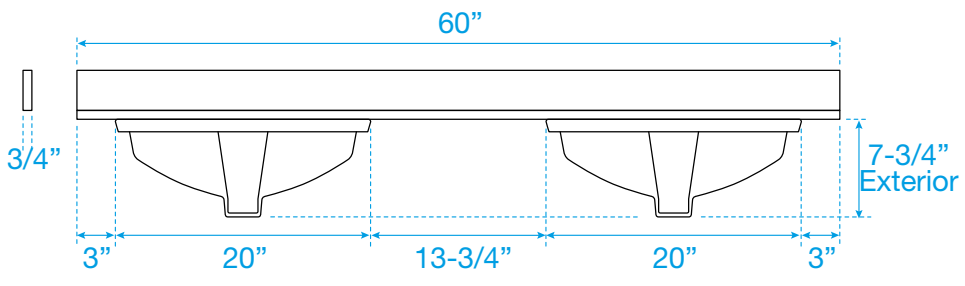

WYNDHAM COLLECTION

Note: Side splash is reversible. Due to high probability of breakage, the backsplash comes in two pieces, cut from the same piece. All measurements are $\pm 1/4"$.

WC-QC3-60-DBL-TOP