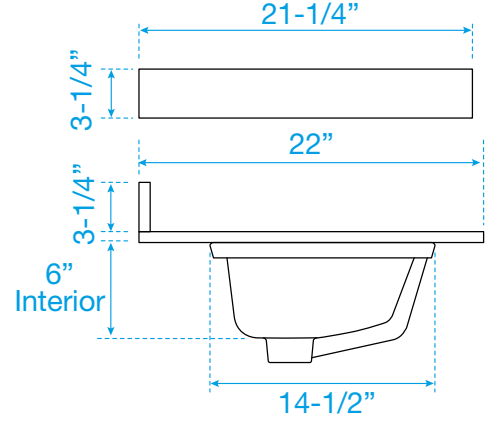

WYNDHAM COLLECTION

Note: Side splash is reversible. Due to high probability of breakage, the backsplash comes in two pieces, cut from the same piece. All measurements are $\pm 1/4"$.

WC-QC3-60-DBL-TOP