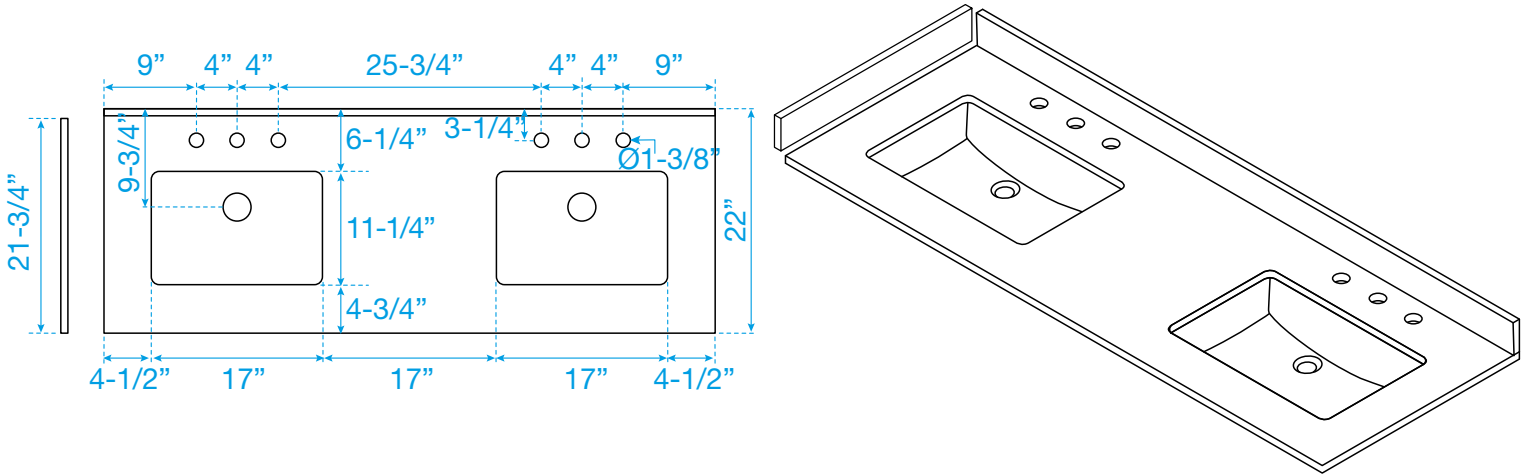

WYNDHAM COLLECTION

Note: Side splash is reversible. Due to high probability of breakage, the backsplash comes in two pieces, cut from the same piece. All measurements are $\pm 1/4"$.

WC-QC3-60-DBL-TOP