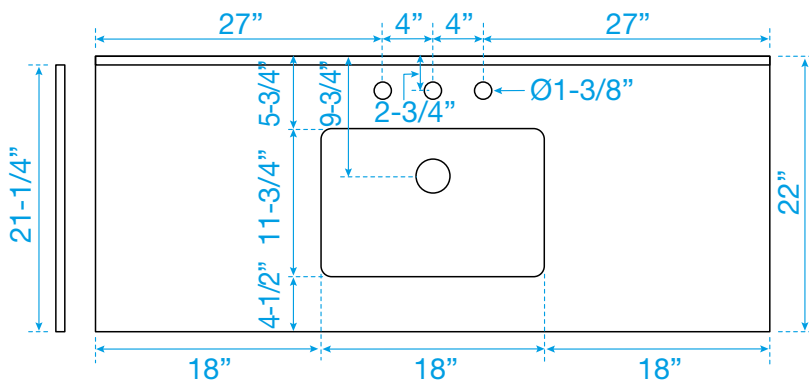

# WYNDHAM COLLECTION

Note: Side splash is reversible. Due to high probability of breakage, the backsplash comes in two pieces, cut from the same piece. All measurements are  $\pm 1/4"$ .

WC-QC3-54-SGL-TOP