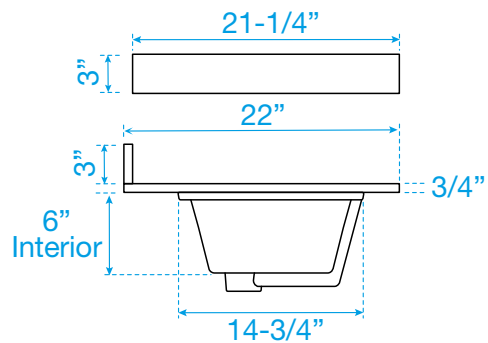

# WYNDHAM COLLECTION

Note: Side splash is reversible. Due to high probability of breakage, the backsplash comes in two pieces, cut from the same piece. All measurements are  $\pm 1/4"$ .

WC-QC3-54-SGL-TOP