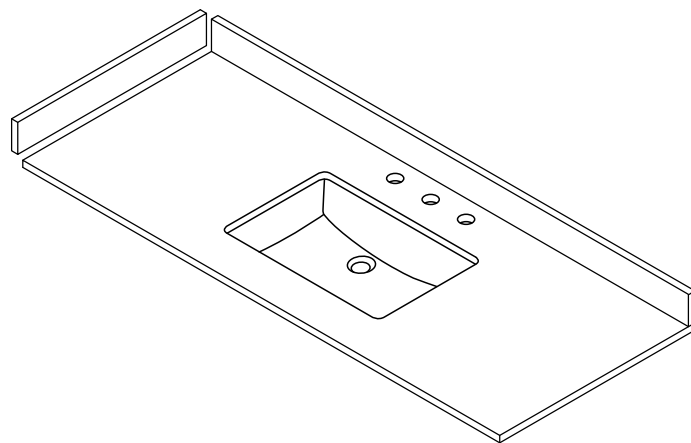

# WYNDHAM COLLECTION

Note: Side splash is reversible. Due to high probability of breakage, the backsplash comes in two pieces, cut from the same piece. All measurements are  $\pm 1/4"$ .

WC-QC3-54-SGL-TOP