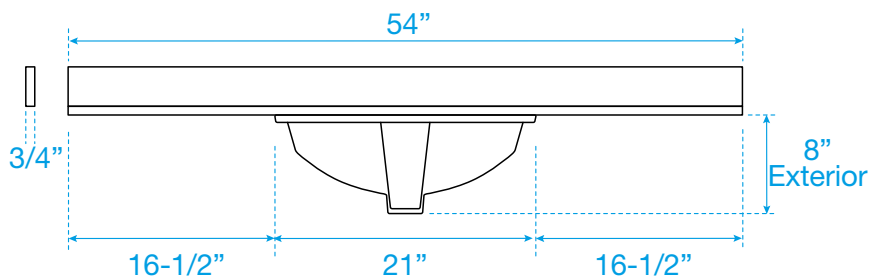

# WYNDHAM COLLECTION

Note: Side splash is reversible. Due to high probability of breakage, the backsplash comes in two pieces, cut from the same piece. All measurements are  $\pm 1/4"$ .

WC-QC3-54-SGL-TOP